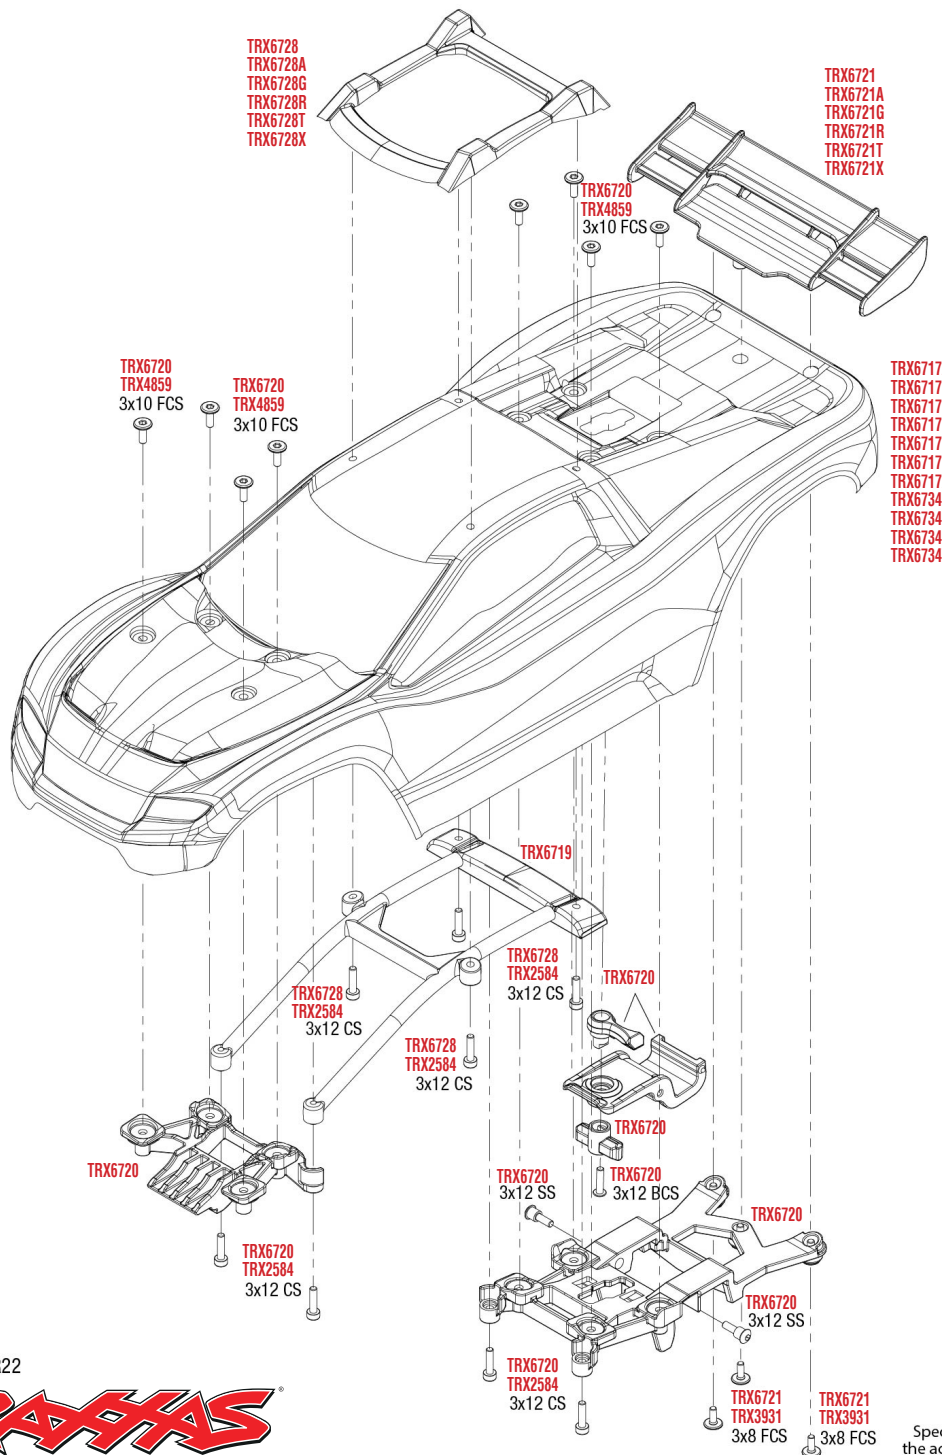

KAROSSERIE MONTAGE

Komplette Karosserie Montage (von innen)

REV 221121-R22

Specifications on this page are subject to change without notice. Every attempt has been made to ensure the accuracy of this drawing; however, Traxxas cannot be held responsible for typographical or other errors.

See Parts List for a complete listing of optional accessories.