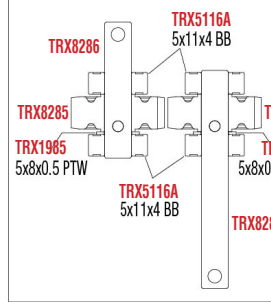

REV 210706-R22

See Parts List for a complete listing of optional accessories.

Specifications on this page are subject to change without notice. Every attempt has been made to ensure the accuracy of this drawing; however, Traxxas cannot be held responsible for typographical or other errors.

Dämpfer Montage

Getriebe und Transfer-Antrieb

Beachte die Markierung der Zahnräder

ANTRIEB MONTAGE

Transfer-Antrieb (oben)

Getriebe (oben)

Mitte-Antriebswelle Montage

REV 210706-R22