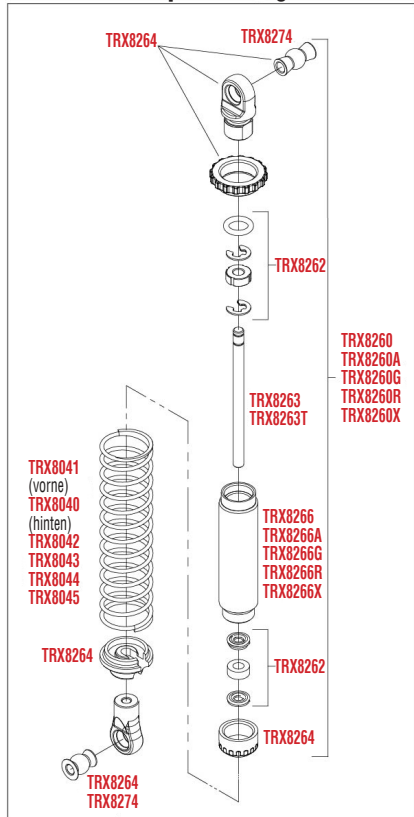

TRX4

MONTAGE VORNE

Differential Montage

See Parts List for a complete listing of optional accessories.

Specifications on this page are subject to change without notice. Every attempt has been made to ensure the accuracy of this drawing; however, Traxxas cannot be held responsible for typographical or other errors.

REV 210706-R22

See Parts List for a complete listing of optional accessories.

Specifications on this page are subject to change without notice. Every attempt has been made to ensure the accuracy of this drawing; however, Traxxas cannot be held responsible for typographical or other errors.

Dämpfer Montage

Getriebe und Transfer-Antrieb

Beachte die Markierung der Zahnräder

ANTRIEB MONTAGE

Transfer-Antrieb (oben)

Getriebe (oben)

Mitte-Antriebswelle Montage

REV 210706-R22

Für Standard Kugeln Ersatz verwenden Sie bitte ArtNr. TRX5349.

MODULARE MONTAGE

See Parts List for a complete listing of optional accessories.

REV 210706-R22
 Specifications on this page are subject to change without notice. Every attempt has been made to ensure the accuracy of this drawing; however, Traxxas cannot be held responsible for typographical or other errors.