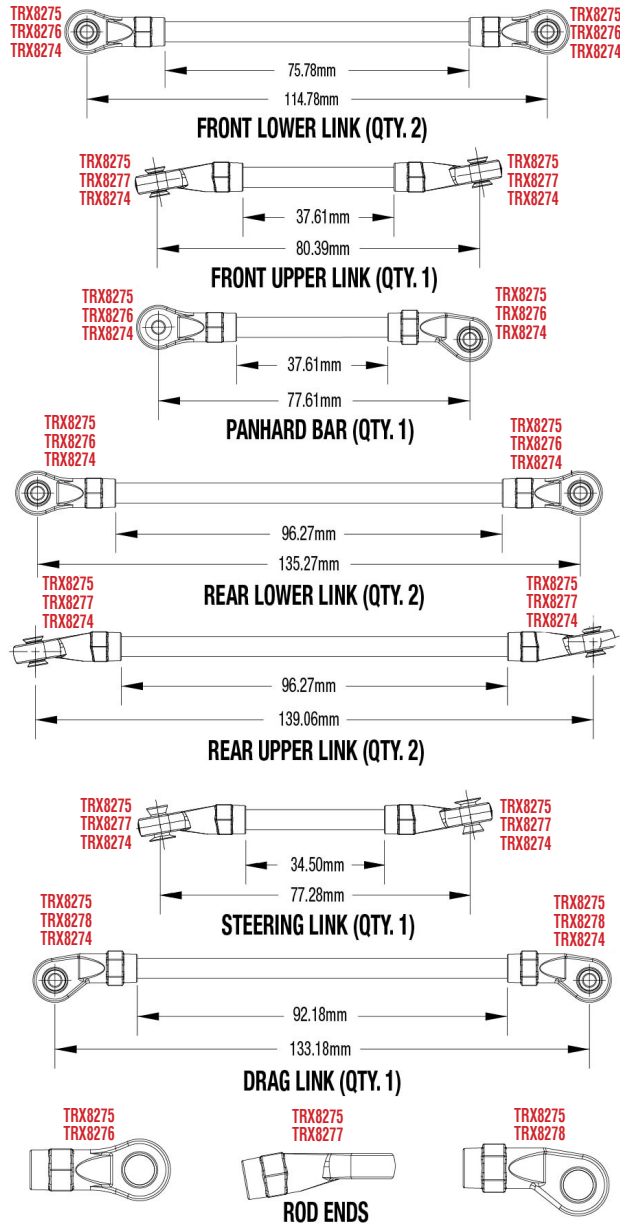

TRX4

MONTAGE VORNE

Differential Montage

See Parts List for a complete listing of optional accessories.

Specifications on this page are subject to change without notice. Every attempt has been made to ensure the accuracy of this drawing; however, Traxxas cannot be held responsible for typographical or other errors.

REV 210706-R22

See Parts List for a complete listing of optional accessories.

Specifications on this page are subject to change without notice. Every attempt has been made to ensure the accuracy of this drawing; however, Traxxas cannot be held responsible for typographical or other errors.

Dämpfer Montage

Getriebe und Transfer-Antrieb

Beachte die Markierung der Zahnräder

ANTRIEB MONTAGE

Transfer-Antrieb (oben)

Getriebe (oben)

Mitte-Antriebswelle Montage

REV 210706-R22

Für Standard Kugeln Ersatz verwenden Sie bitte ArtNr. TRX5349.

MODULARE MONTAGE

See Parts List for a complete listing of optional accessories.

REV 210706-R22
 Specifications on this page are subject to change without notice. Every attempt has been made to ensure the accuracy of this drawing; however, Traxxas cannot be held responsible for typographical or other errors.