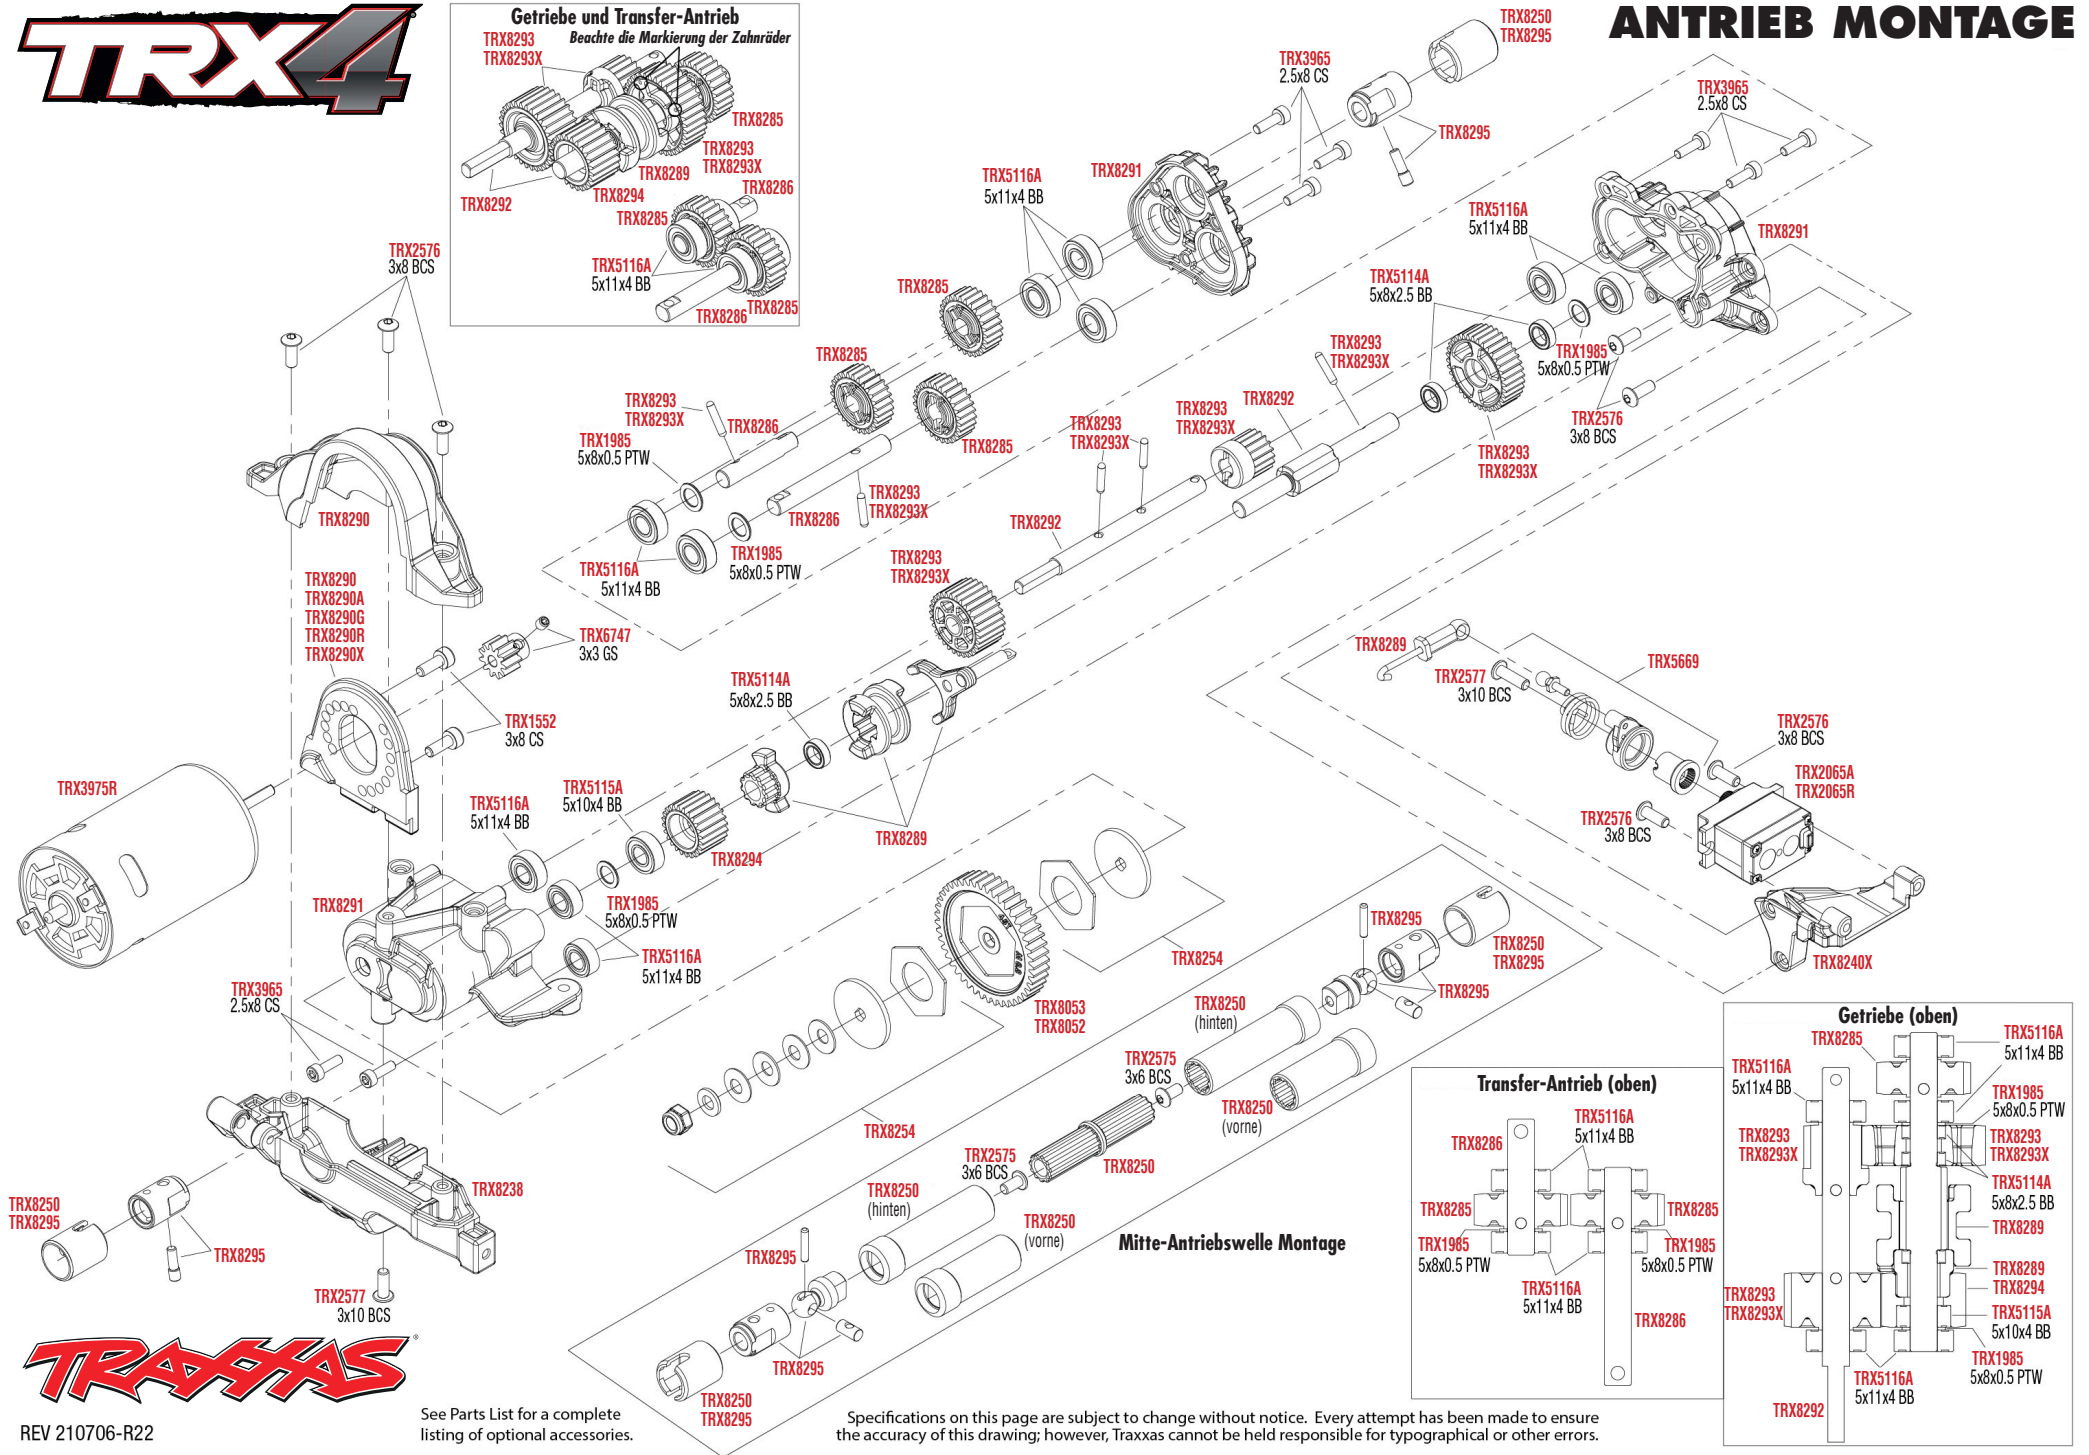

TRX4

MONTAGE VORNE

Differential Montage

See Parts List for a complete listing of optional accessories.

Specifications on this page are subject to change without notice. Every attempt has been made to ensure the accuracy of this drawing; however, Traxxas cannot be held responsible for typographical or other errors.

Dämpfer Montage

Getriebe und Transfer-Antrieb

Beachte die Markierung der Zahnräder

ANTRIEB MONTAGE

Transfer-Antrieb (oben)

Getriebe (oben)

Mitte-Antriebswelle Montage

REV 210706-R22