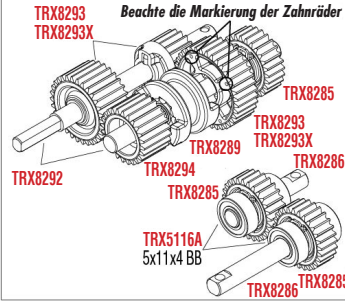

TRX4

MONTAGE VORNE

Differential Montage

See Parts List for a complete listing of optional accessories.

Specifications on this page are subject to change without notice. Every attempt has been made to ensure the accuracy of this drawing; however, Traxxas cannot be held responsible for typographical or other errors.

REV 210706-R22

See Parts List for a complete listing of optional accessories.

Specifications on this page are subject to change without notice. Every attempt has been made to ensure the accuracy of this drawing; however, Traxxas cannot be held responsible for typographical or other errors.

Dämpfer Montage

Getriebe und Transfer-Antrieb

Beachte die Markierung der Zahnräder

ANTRIEB MONTAGE

Transfer-Antrieb (oben)

Getriebe (oben)

Mitte-Antriebswelle Montage

REV 210706-R22

Für Standard Kugeln Ersatz verwenden Sie bitte ArtNr. TRX5349.

MODULARE MONTAGE

See Parts List for a complete listing of optional accessories.

REV 210706-R22
 Specifications on this page are subject to change without notice. Every attempt has been made to ensure the accuracy of this drawing; however, Traxxas cannot be held responsible for typographical or other errors.