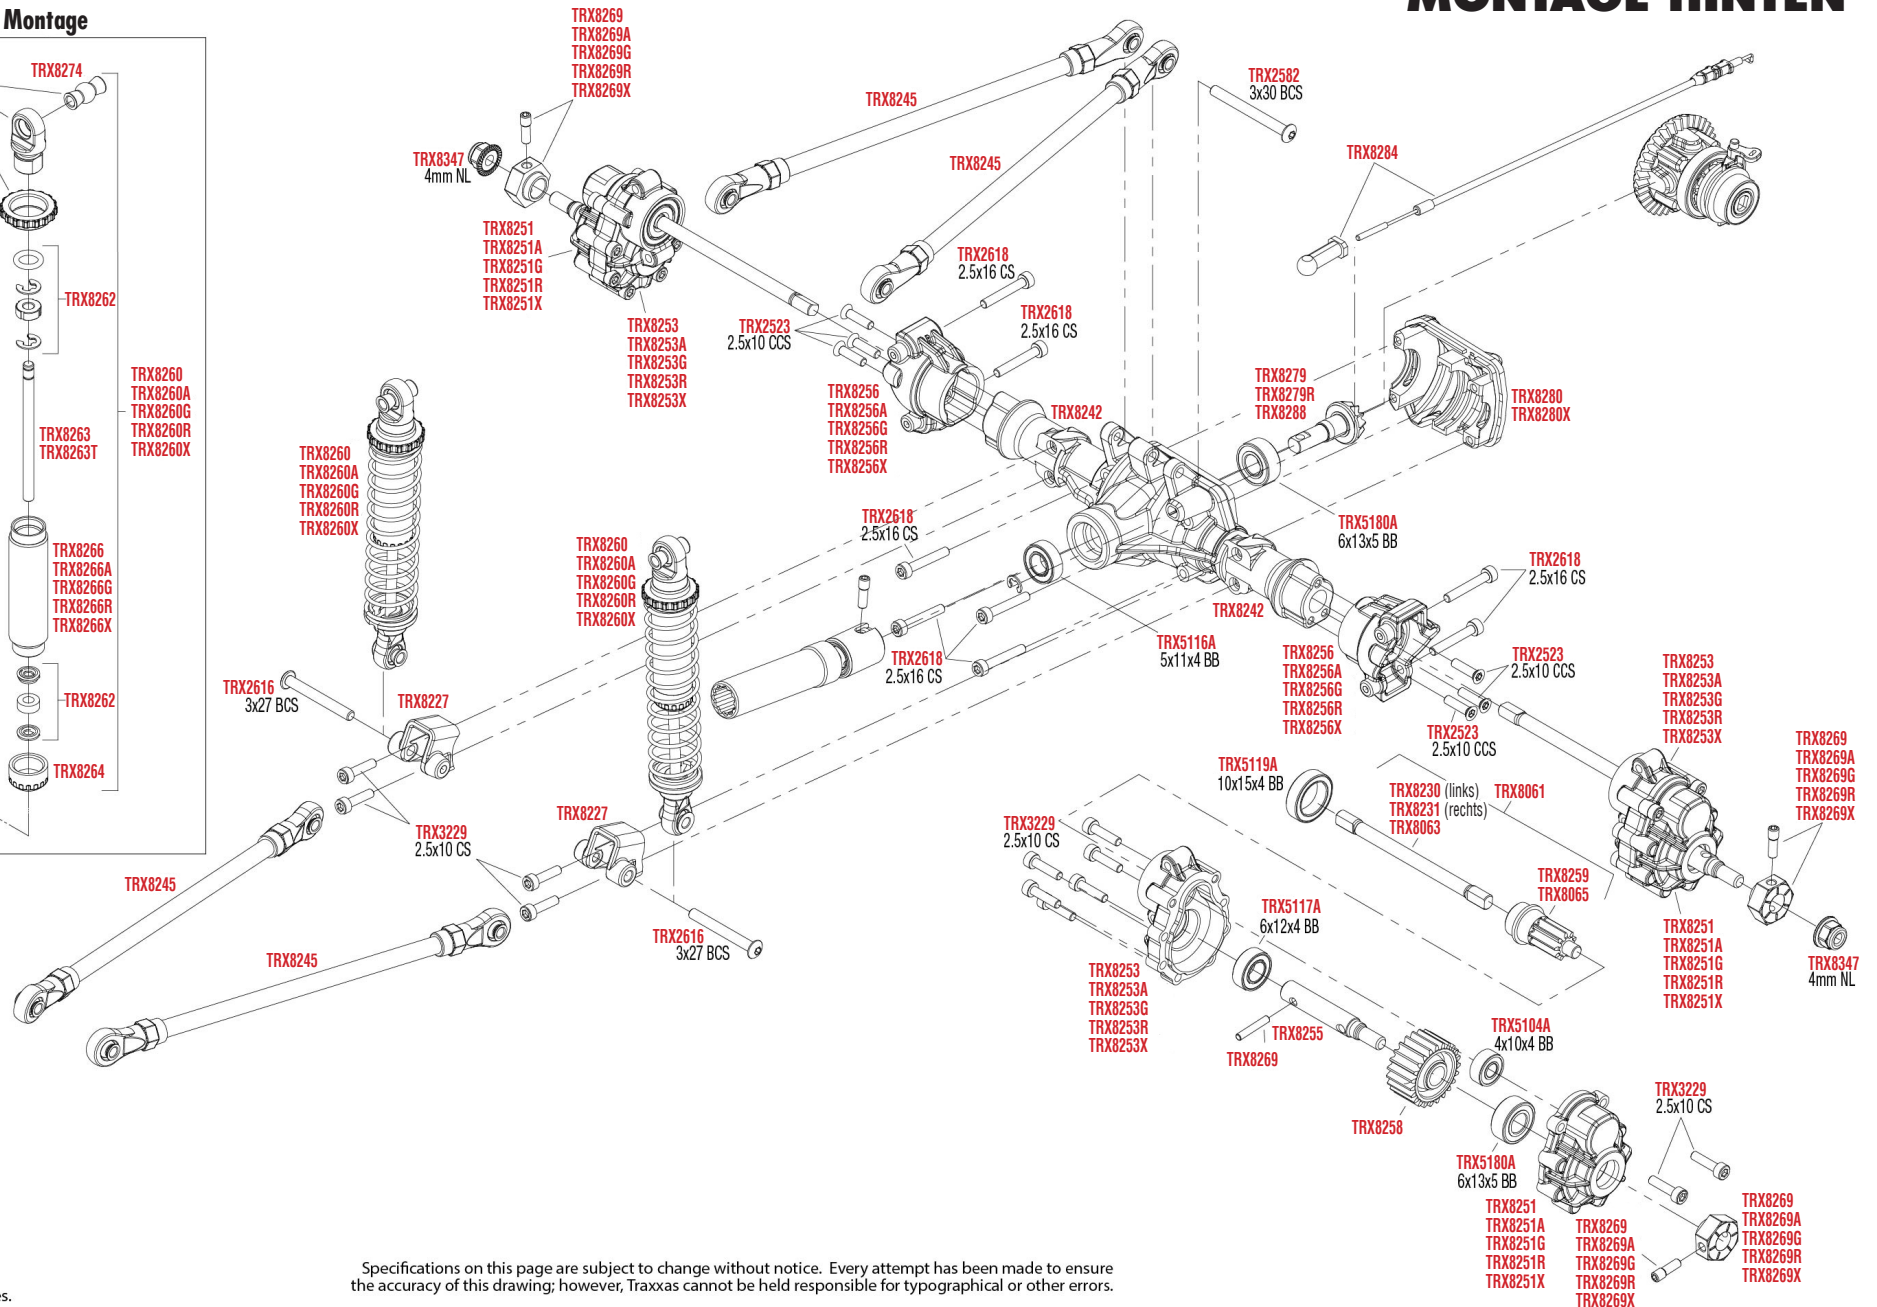

TRX4

MONTAGE VORNE

Differential Montage

See Parts List for a complete listing of optional accessories.

Specifications on this page are subject to change without notice. Every attempt has been made to ensure the accuracy of this drawing; however, Traxxas cannot be held responsible for typographical or other errors.

REV 210706-R22

See Parts List for a complete listing of optional accessories.

Specifications on this page are subject to change without notice. Every attempt has been made to ensure the accuracy of this drawing; however, Traxxas cannot be held responsible for typographical or other errors.

Dämpfer Montage

Getriebe und Transfer-Antrieb

Beachte die Markierung der Zahnräder

ANTRIEB MONTAGE

Transfer-Antrieb (oben)

Getriebe (oben)

Mitte-Antriebswelle Montage

REV 210706-R22

Für Standard Kugeln Ersatz verwenden Sie bitte ArtNr. TRX5349.

MODULARE MONTAGE

See Parts List for a complete listing of optional accessories.

REV 210706-R22
 Specifications on this page are subject to change without notice. Every attempt has been made to ensure the accuracy of this drawing; however, Traxxas cannot be held responsible for typographical or other errors.