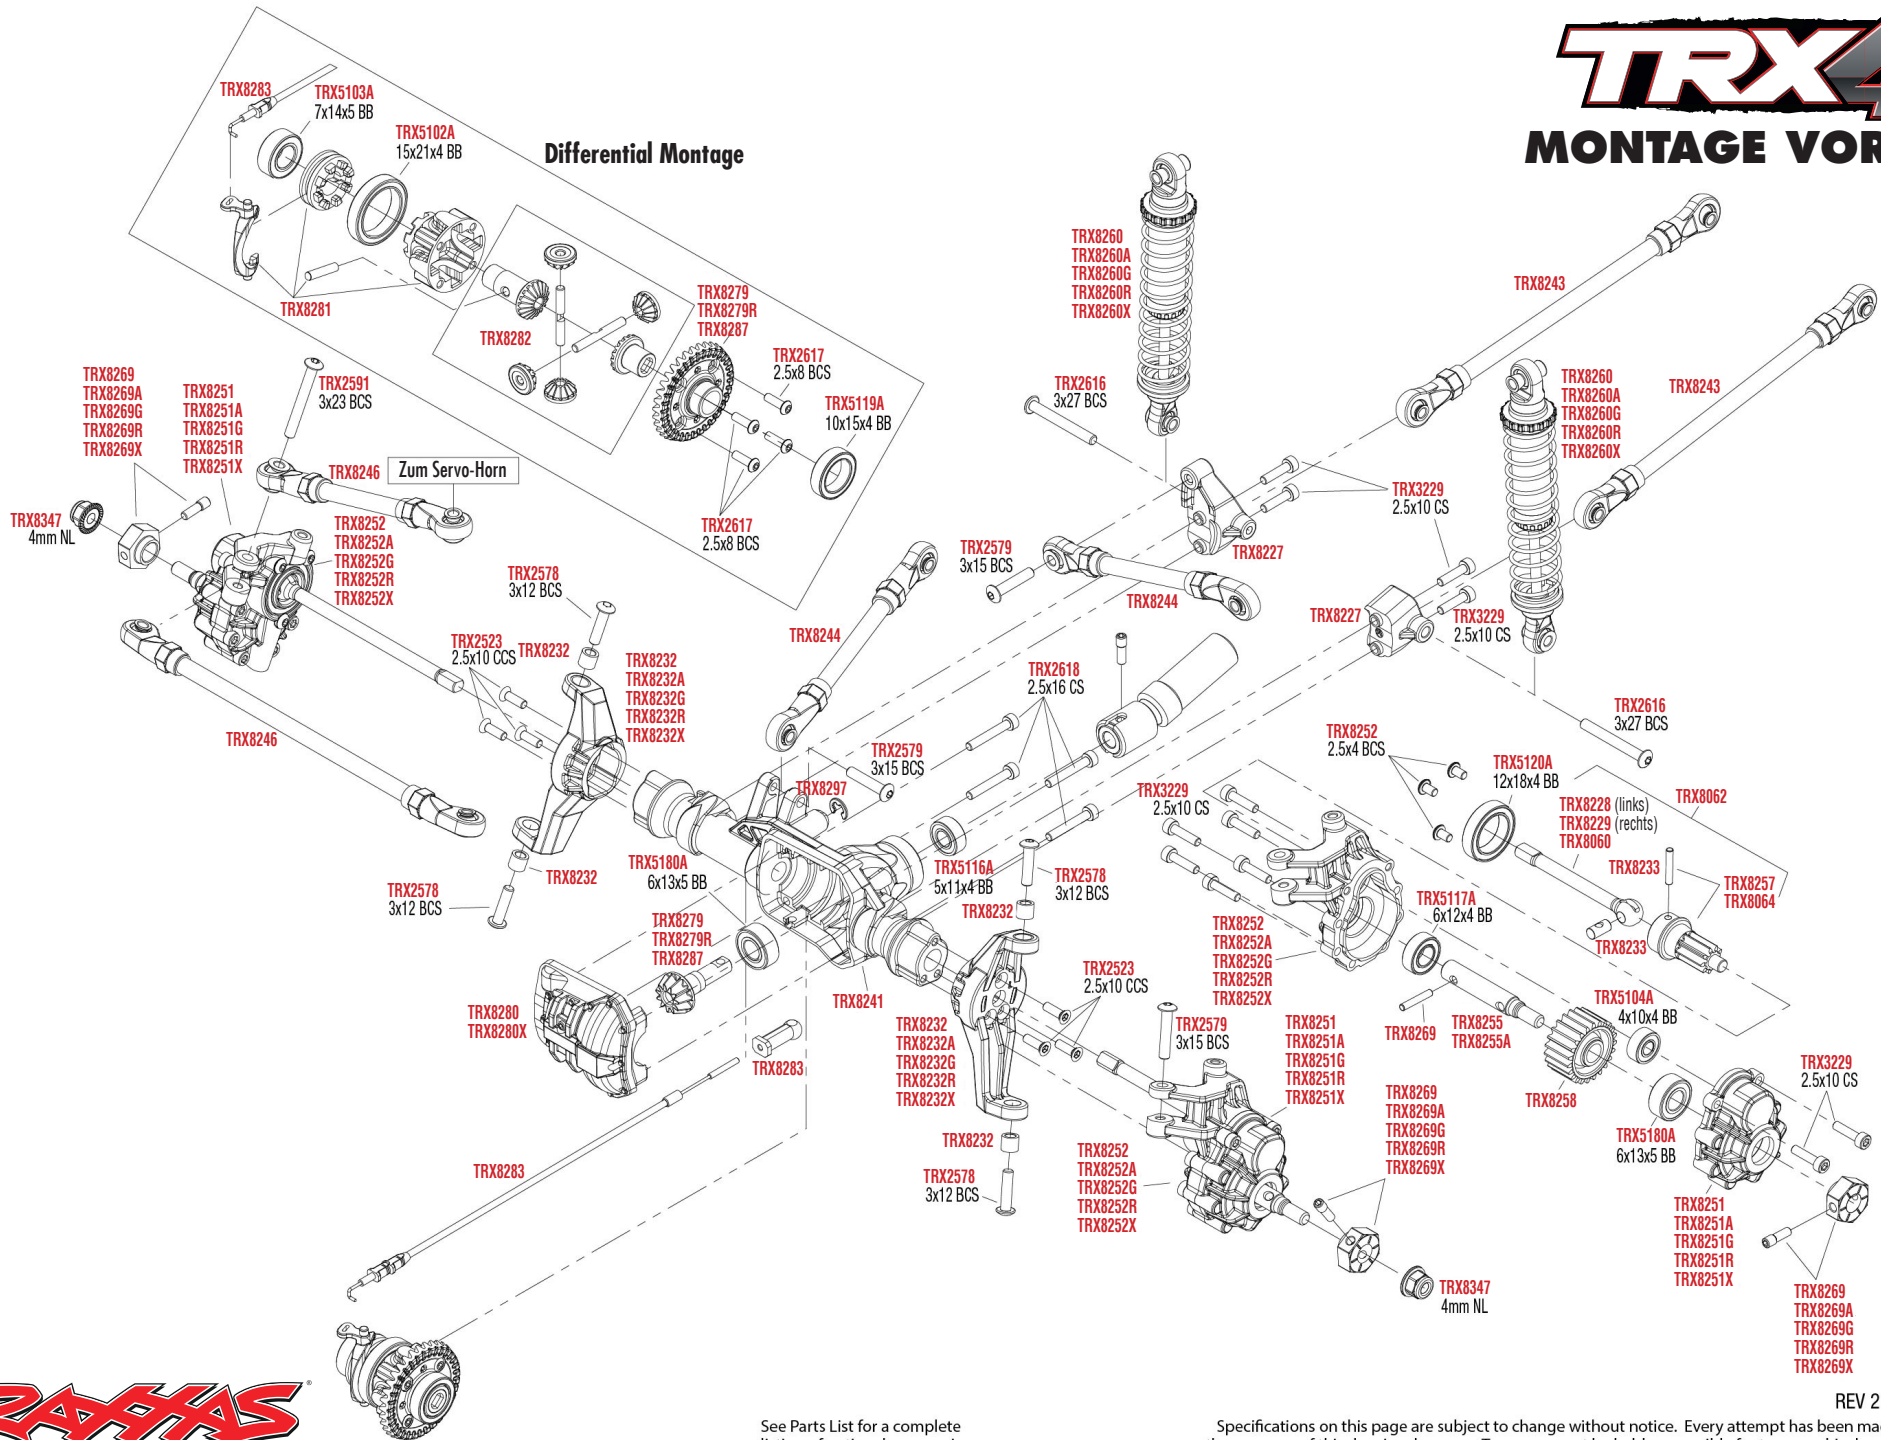

TRX4

MONTAGE VORNE

Differential Montage

See Parts List for a complete listing of optional accessories.

Specifications on this page are subject to change without notice. Every attempt has been made to ensure the accuracy of this drawing; however, Traxxas cannot be held responsible for typographical or other errors.

REV 210706-R22

See Parts List for a complete listing of optional accessories.

Specifications on this page are subject to change without notice. Every attempt has been made to ensure the accuracy of this drawing; however, Traxxas cannot be held responsible for typographical or other errors.

Dämpfer Montage

Getriebe und Transfer-Antrieb

Beachte die Markierung der Zahnräder

ANTRIEB MONTAGE

Transfer-Antrieb (oben)

Getriebe (oben)

Mitte-Antriebswelle Montage

REV 210706-R22

Für Standard Kugeln Ersatz verwenden Sie bitte ArtNr. TRX5349.

MODULARE MONTAGE

See Parts List for a complete listing of optional accessories.

REV 210706-R22
 Specifications on this page are subject to change without notice. Every attempt has been made to ensure the accuracy of this drawing; however, Traxxas cannot be held responsible for typographical or other errors.