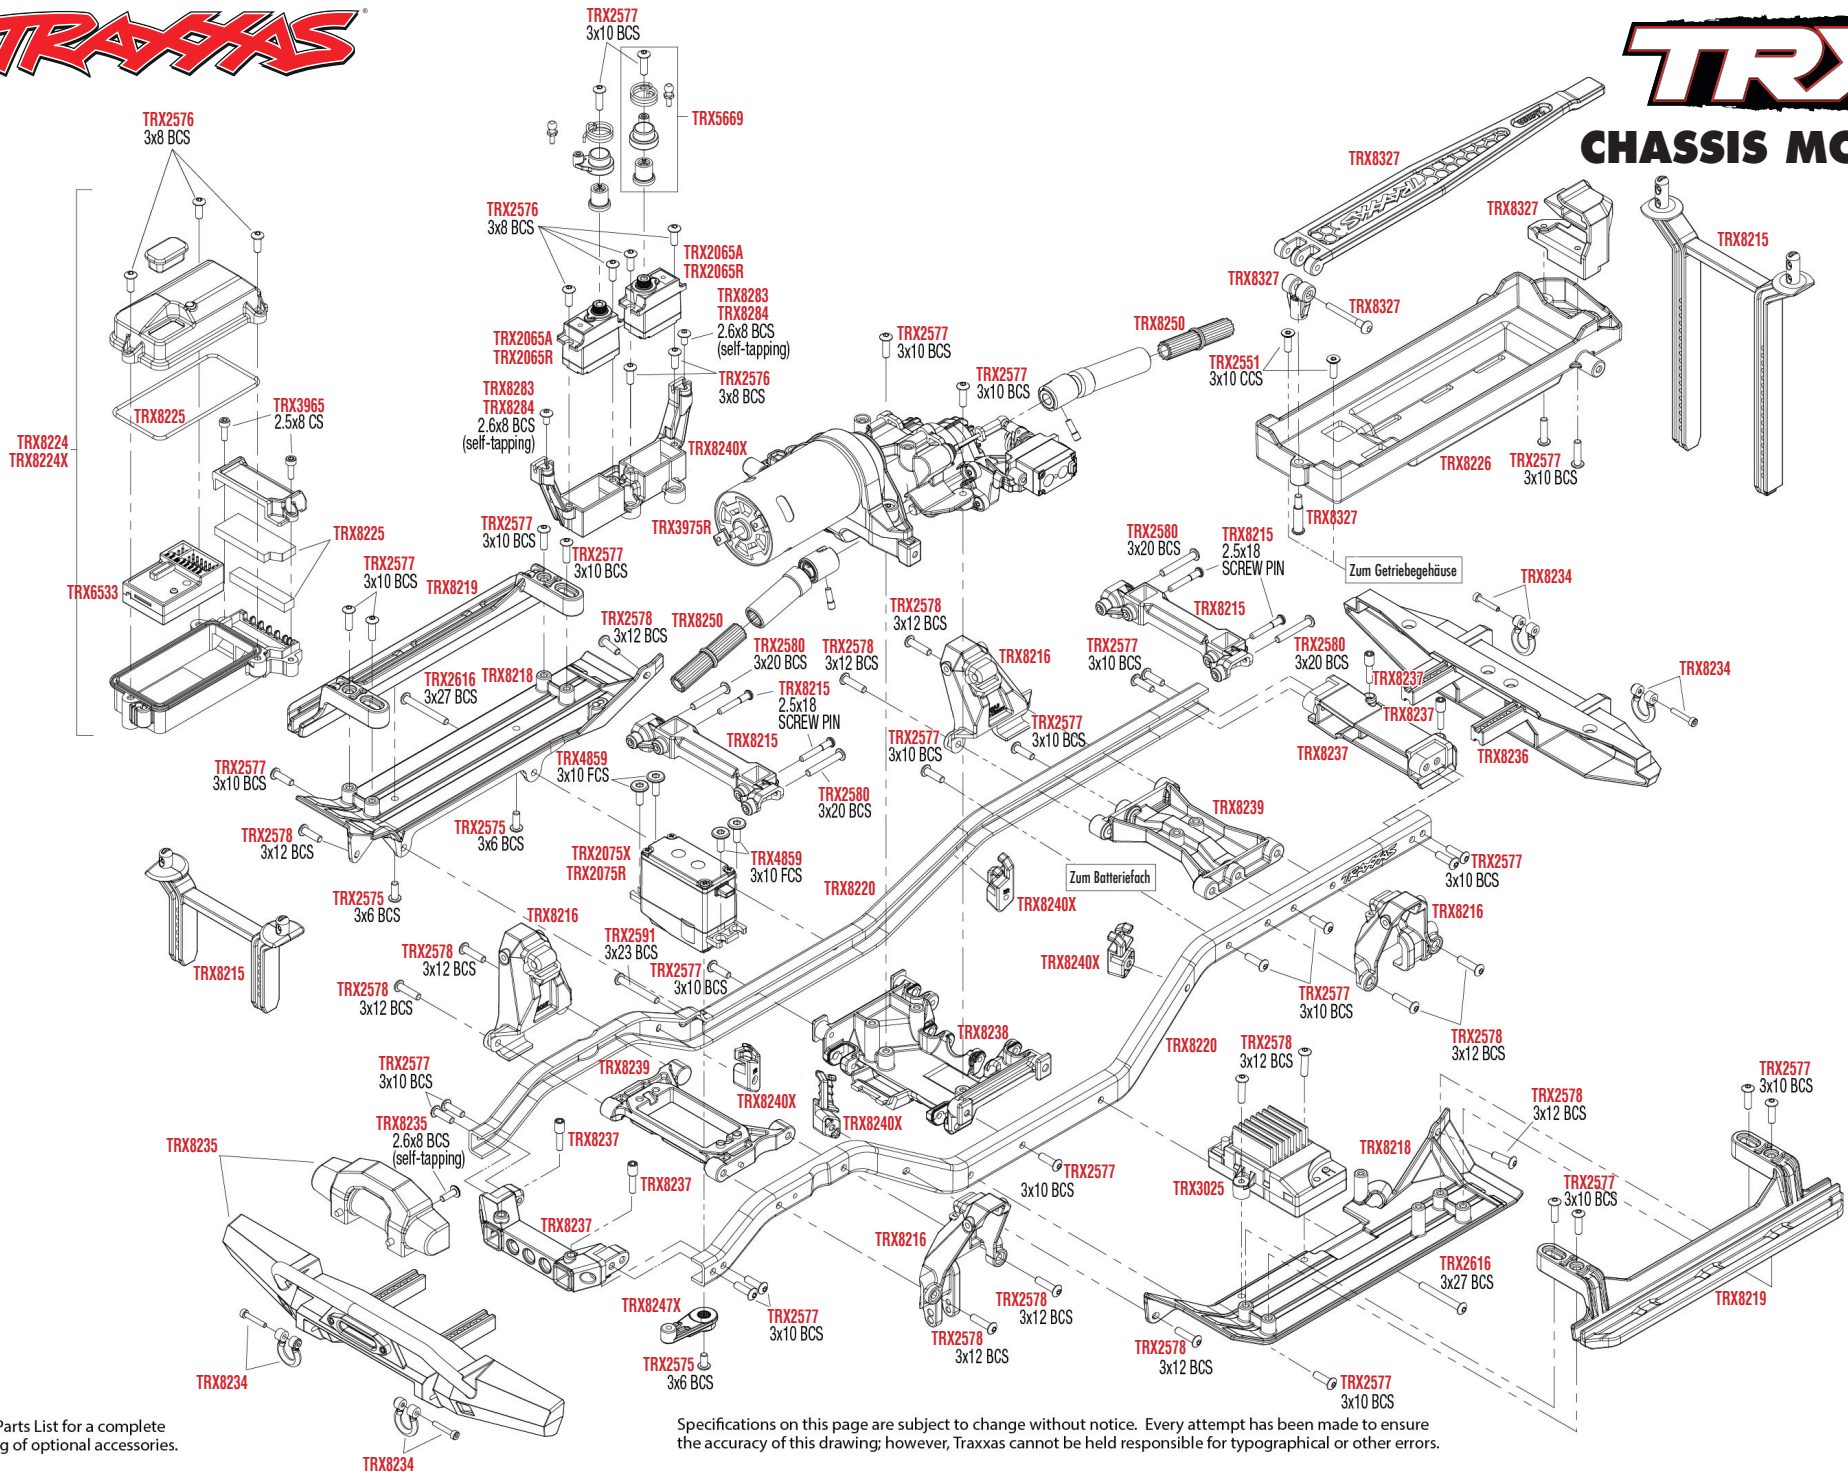

TRX4

MONTAGE VORNE

Differential Montage

See Parts List for a complete listing of optional accessories.

Specifications on this page are subject to change without notice. Every attempt has been made to ensure the accuracy of this drawing; however, Traxxas cannot be held responsible for typographical or other errors.

REV 210706-R22

See Parts List for a complete listing of optional accessories.

Specifications on this page are subject to change without notice. Every attempt has been made to ensure the accuracy of this drawing; however, Traxxas cannot be held responsible for typographical or other errors.

Dämpfer Montage

Getriebe und Transfer-Antrieb

Beachte die Markierung der Zahnräder

ANTRIEB MONTAGE

Transfer-Antrieb (oben)

Getriebe (oben)

Mitte-Antriebswelle Montage

REV 210706-R22

Für Standard Kugeln Ersatz verwenden Sie bitte ArtNr. TRX5349.

MODULARE MONTAGE

See Parts List for a complete listing of optional accessories.

REV 210706-R22
 Specifications on this page are subject to change without notice. Every attempt has been made to ensure the accuracy of this drawing; however, Traxxas cannot be held responsible for typographical or other errors.