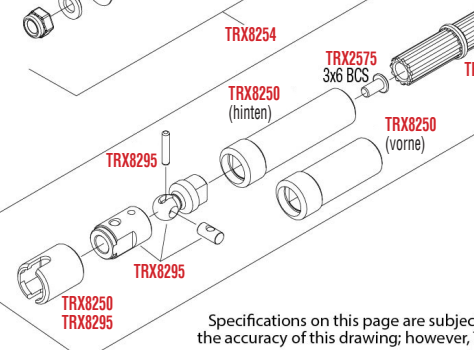

Dämpfer Montage

Getriebe und Transfer-Antrieb

Beachte die Markierung der Zahnräder

ANTRIEB MONTAGE

Transfer-Antrieb (oben)

Getriebe (oben)

Mitte-Antriebswelle Montage

REV 210706-R22

Für Standard Kugeln Ersatz verwenden Sie bitte ArtNr. TRX5349.

MODULARE MONTAGE

See Parts List for a complete listing of optional accessories.

REV 210706-R22
 Specifications on this page are subject to change without notice. Every attempt has been made to ensure the accuracy of this drawing; however, Traxxas cannot be held responsible for typographical or other errors.