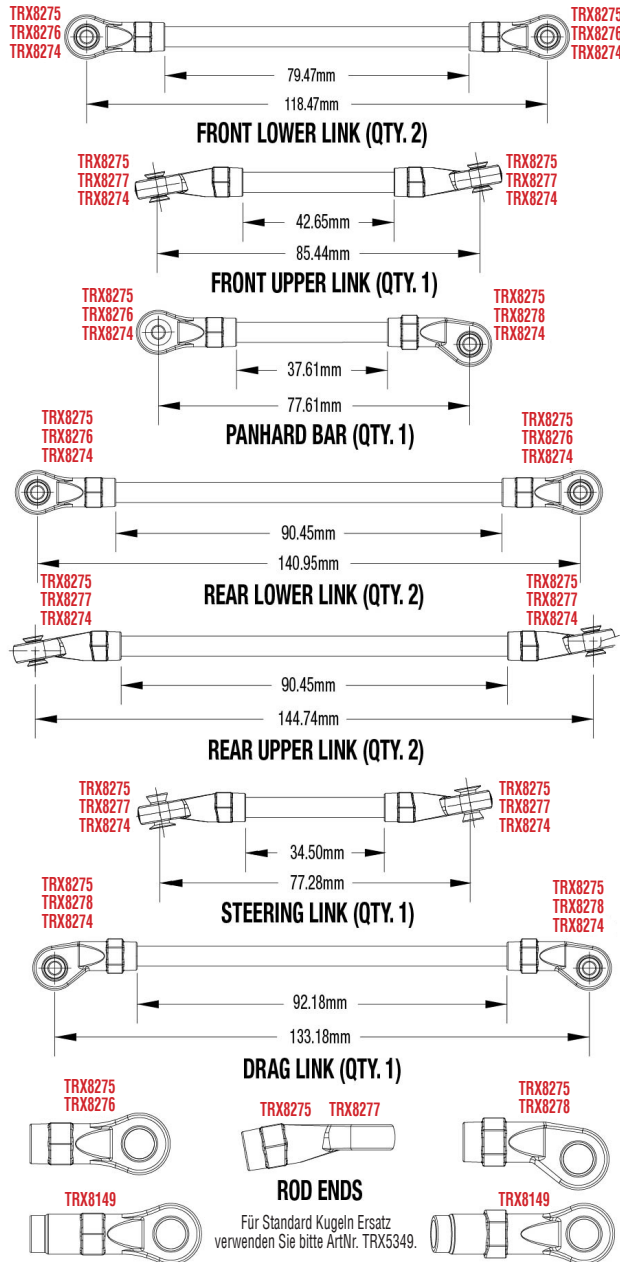

TRX4

MONTAGE VORNE

See Parts List for a complete listing of optional accessories.

Specifications on this page are subject to change without notice. Every attempt has been made to ensure the accuracy of this drawing; however, Traxxas cannot be held responsible for typographical or other errors.

REV 221212-R00

Dämpfer Montage

REV 221212-R00

See Parts List for a complete listing of optional accessories.

Specifications on this page are subject to change without notice. Every attempt has been made to ensure the accuracy of this drawing; however, Traxxas cannot be held responsible for typographical or other errors.

Link Abmessungen

MODULARE MONTAGE

See Parts List for a complete listing of optional accessories.

REV 221212-R00
 Specifications on this page are subject to change without notice. Every attempt has been made to ensure the accuracy of this drawing; however, Traxxas cannot be held responsible for typographical or other errors.