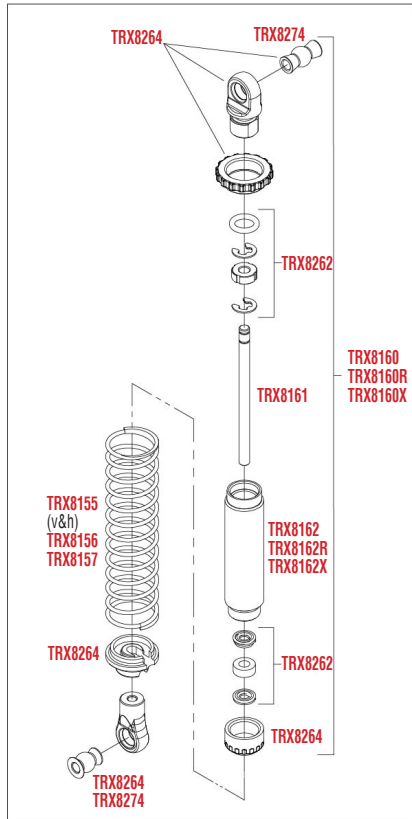

TRX4

MONTAGE VORNE

See Parts List for a complete listing of optional accessories.

Specifications on this page are subject to change without notice. Every attempt has been made to ensure the accuracy of this drawing; however, Traxxas cannot be held responsible for typographical or other errors.

REV 221212-R00

Dämpfer Montage

REV 221212-R00

See Parts List for a complete listing of optional accessories.

Specifications on this page are subject to change without notice. Every attempt has been made to ensure the accuracy of this drawing; however, Traxxas cannot be held responsible for typographical or other errors.

Link Abmessungen

MODULARE MONTAGE

See Parts List for a complete listing of optional accessories.

REV 221212-R00
 Specifications on this page are subject to change without notice. Every attempt has been made to ensure the accuracy of this drawing; however, Traxxas cannot be held responsible for typographical or other errors.