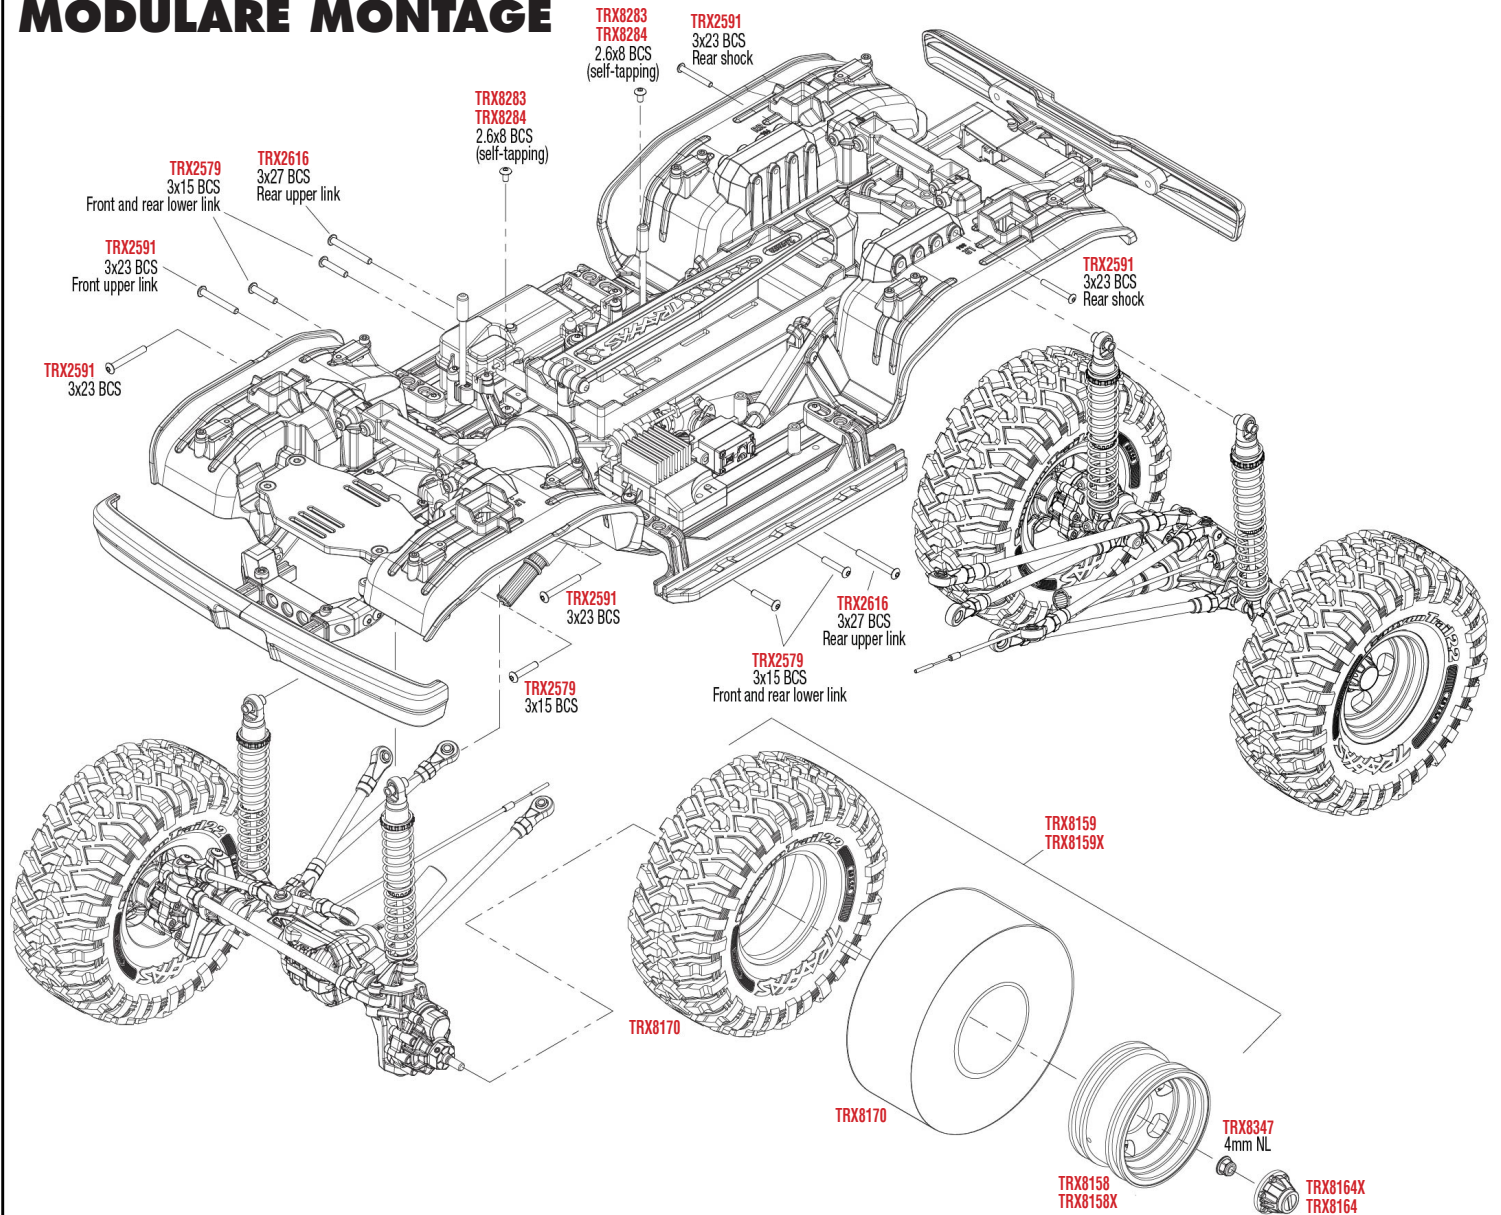

TRX4

MONTAGE VORNE

See Parts List for a complete listing of optional accessories.

Specifications on this page are subject to change without notice. Every attempt has been made to ensure the accuracy of this drawing; however, Traxxas cannot be held responsible for typographical or other errors.

REV 221212-R00

Dämpfer Montage

REV 221212-R00

See Parts List for a complete listing of optional accessories.

Specifications on this page are subject to change without notice. Every attempt has been made to ensure the accuracy of this drawing; however, Traxxas cannot be held responsible for typographical or other errors.

Link Abmessungen

MODULARE MONTAGE

See Parts List for a complete listing of optional accessories.

REV 221212-R00
 Specifications on this page are subject to change without notice. Every attempt has been made to ensure the accuracy of this drawing; however, Traxxas cannot be held responsible for typographical or other errors.