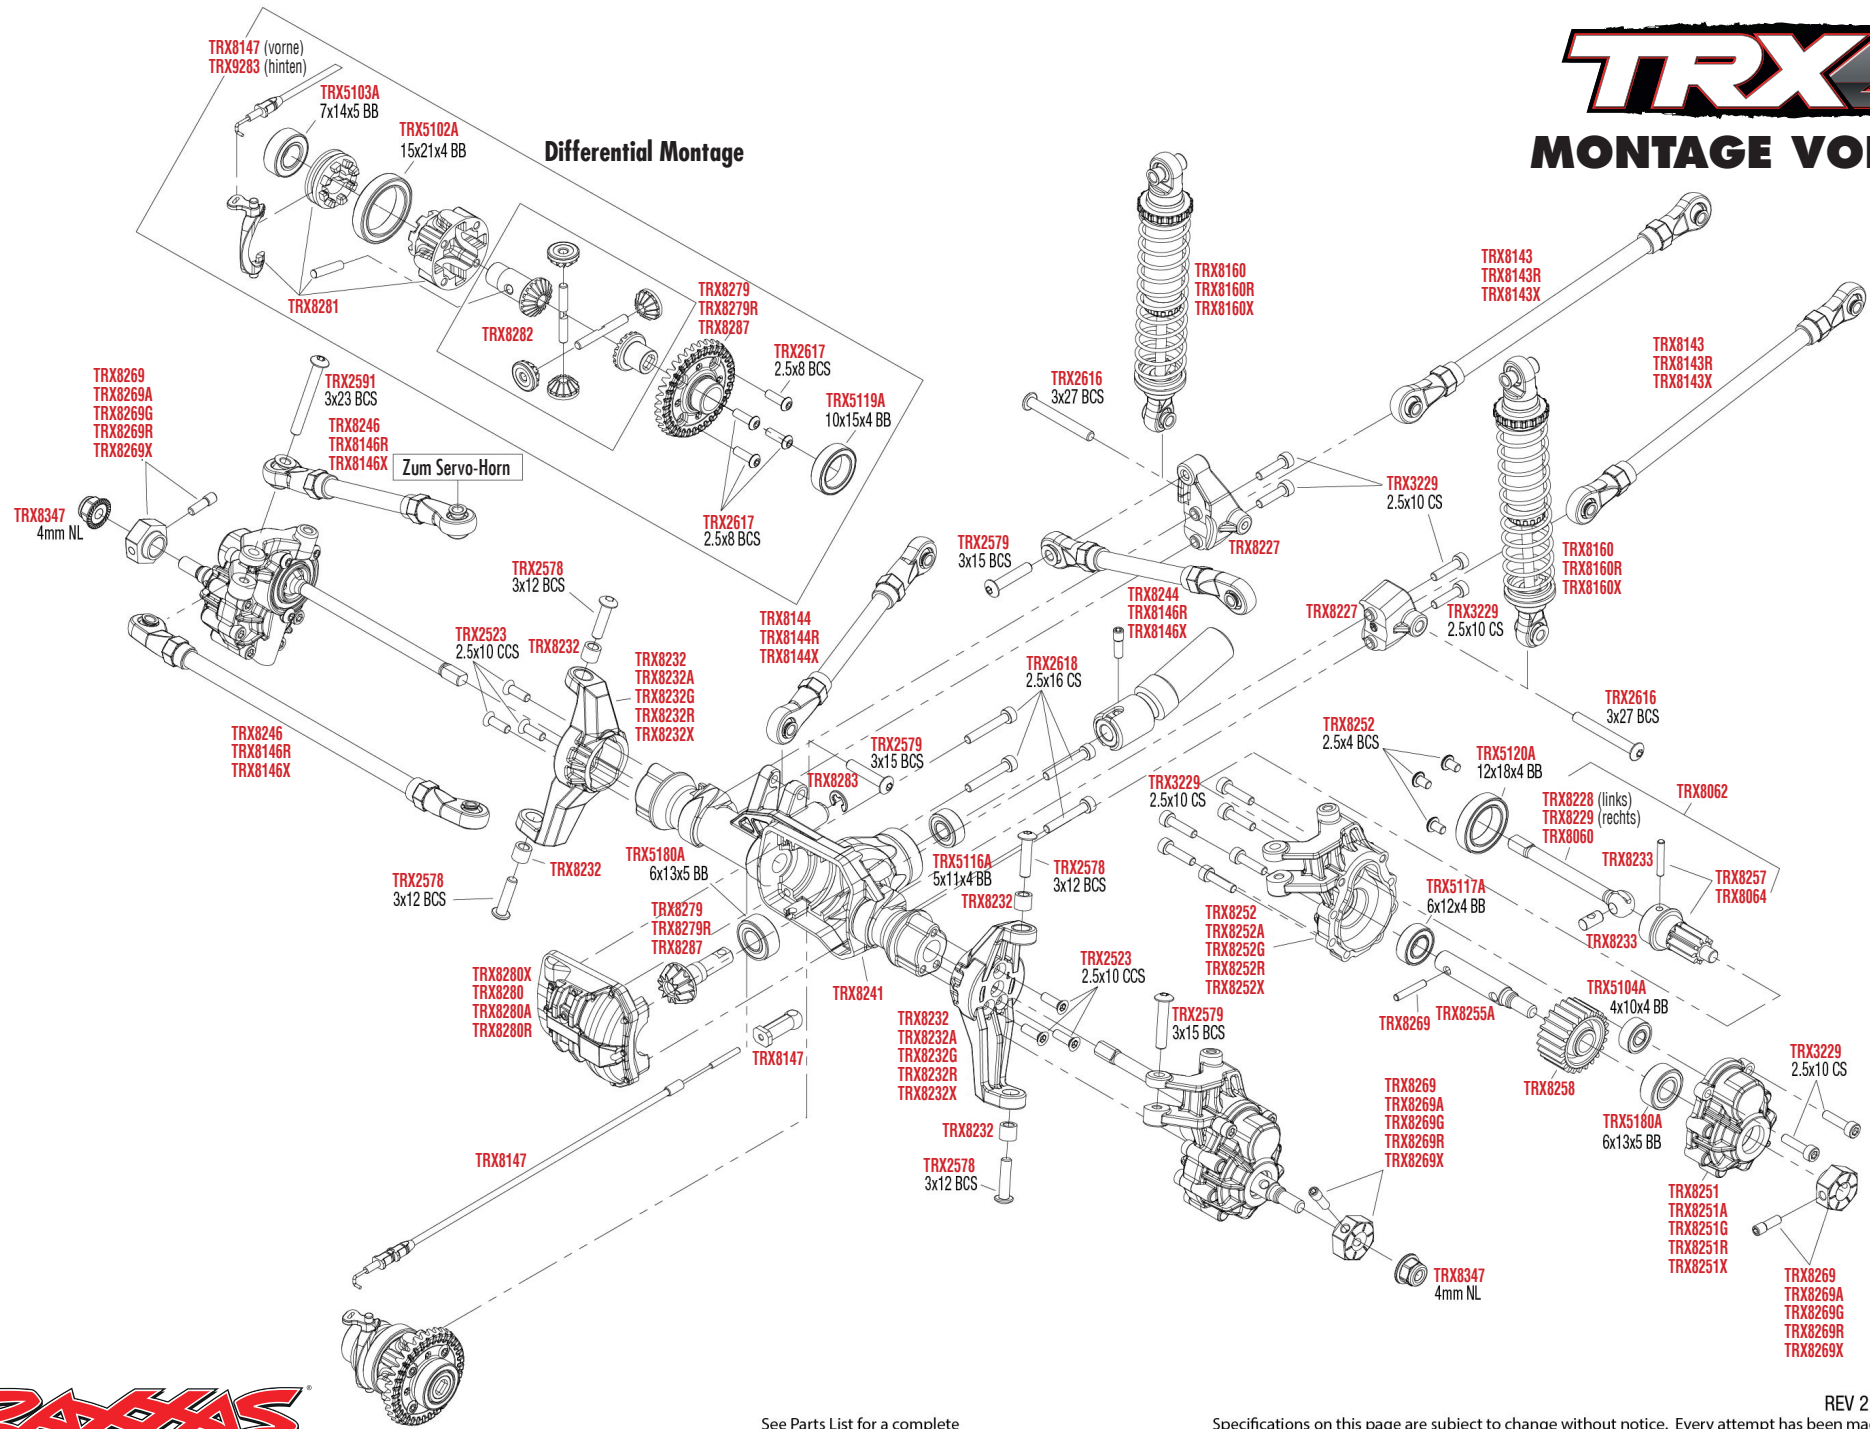

TRX4

MONTAGE VORNE

See Parts List for a complete listing of optional accessories.

Specifications on this page are subject to change without notice. Every attempt has been made to ensure the accuracy of this drawing; however, Traxxas cannot be held responsible for typographical or other errors.

REV 221212-R00

Dämpfer Montage

REV 221212-R00

See Parts List for a complete listing of optional accessories.

Specifications on this page are subject to change without notice. Every attempt has been made to ensure the accuracy of this drawing; however, Traxxas cannot be held responsible for typographical or other errors.

Link Abmessungen

MODULARE MONTAGE

See Parts List for a complete listing of optional accessories.

REV 221212-R00
 Specifications on this page are subject to change without notice. Every attempt has been made to ensure the accuracy of this drawing; however, Traxxas cannot be held responsible for typographical or other errors.