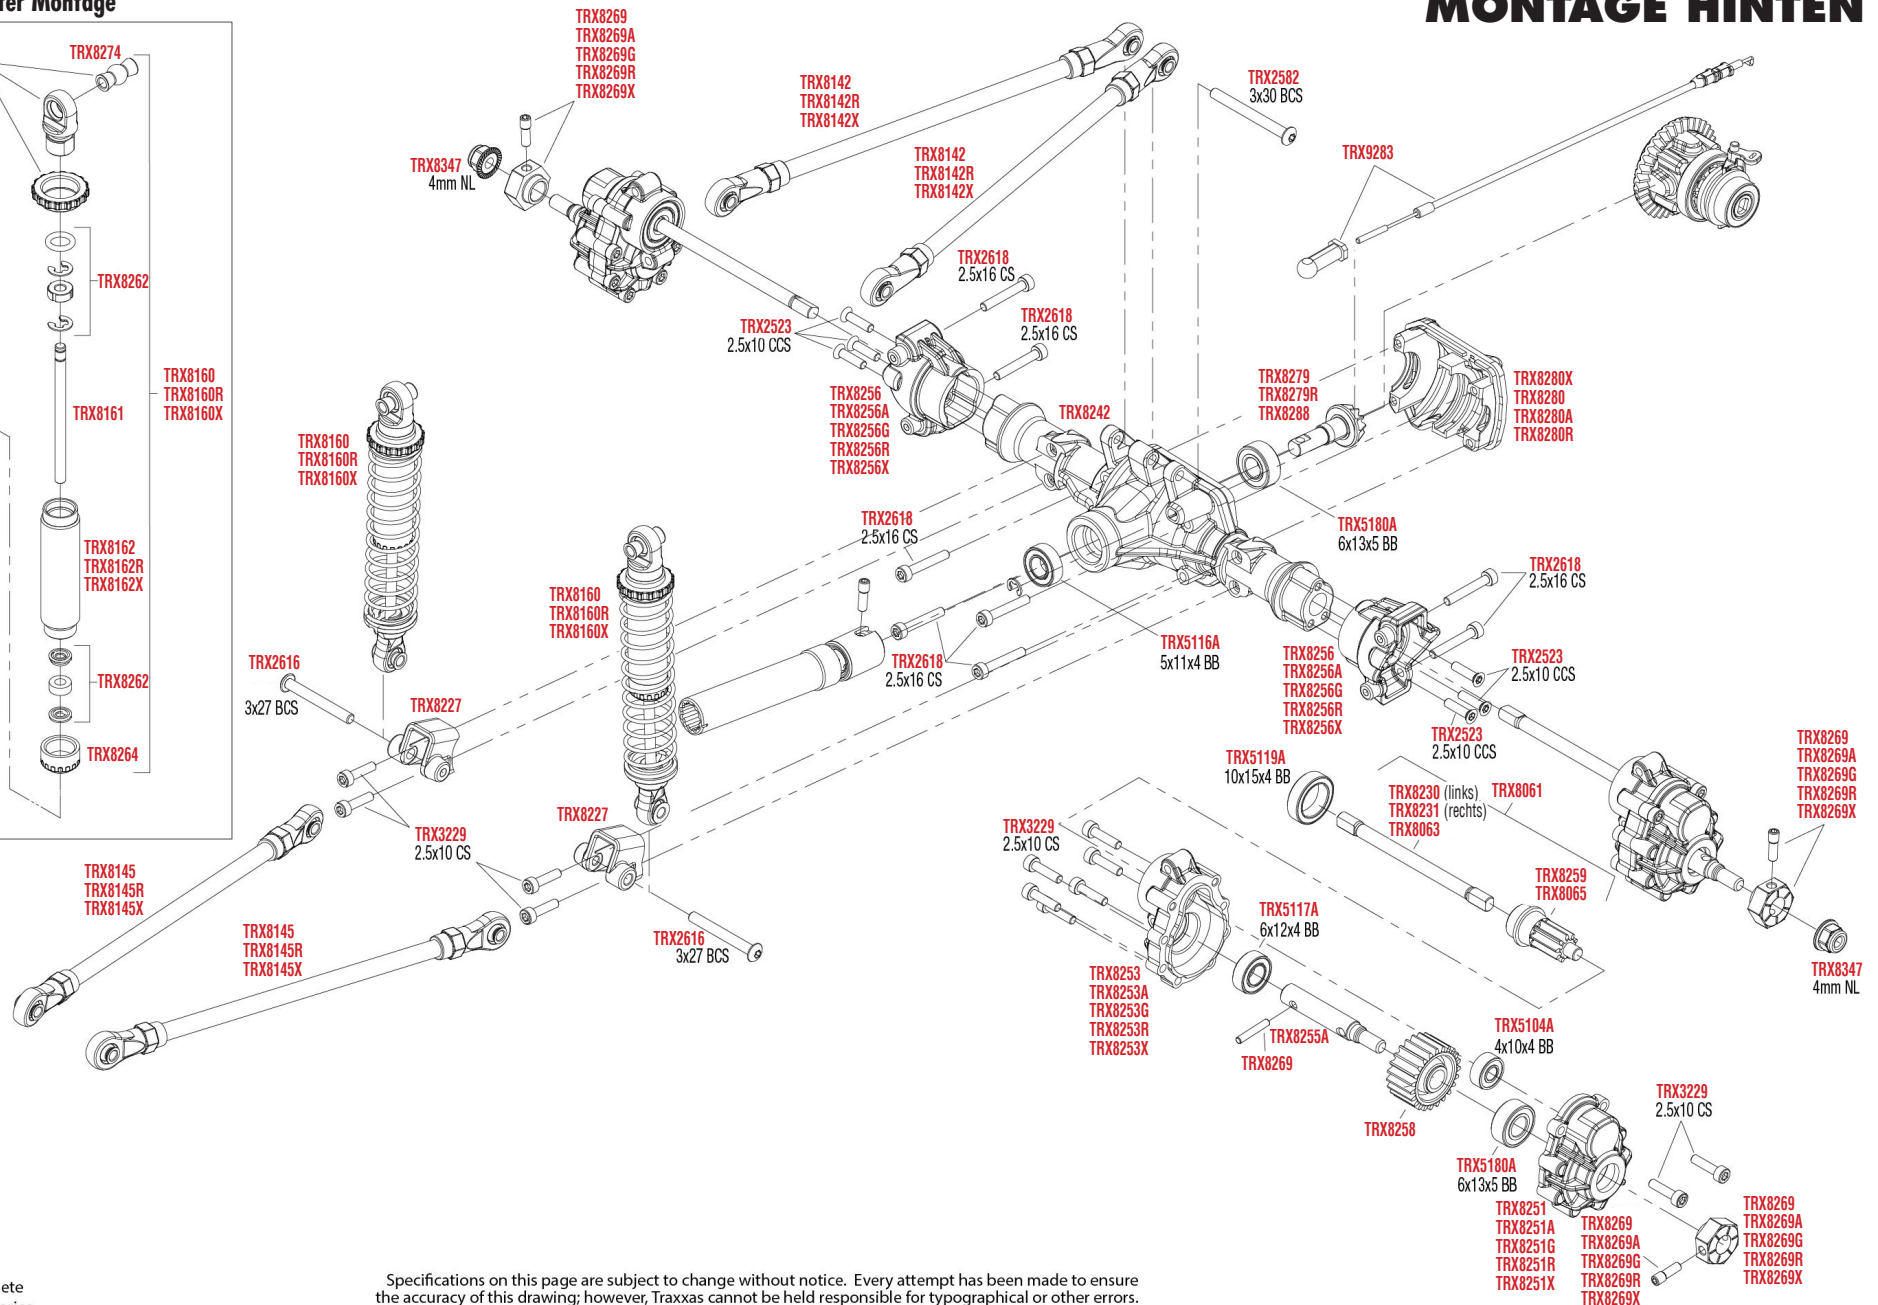

TRX4

MONTAGE VORNE

See Parts List for a complete listing of optional accessories.

Specifications on this page are subject to change without notice. Every attempt has been made to ensure the accuracy of this drawing; however, Traxxas cannot be held responsible for typographical or other errors.

REV 221212-R00

Dämpfer Montage

REV 221212-R00

See Parts List for a complete listing of optional accessories.

Specifications on this page are subject to change without notice. Every attempt has been made to ensure the accuracy of this drawing; however, Traxxas cannot be held responsible for typographical or other errors.

Link Abmessungen

MODULARE MONTAGE

See Parts List for a complete listing of optional accessories.

REV 221212-R00
 Specifications on this page are subject to change without notice. Every attempt has been made to ensure the accuracy of this drawing; however, Traxxas cannot be held responsible for typographical or other errors.