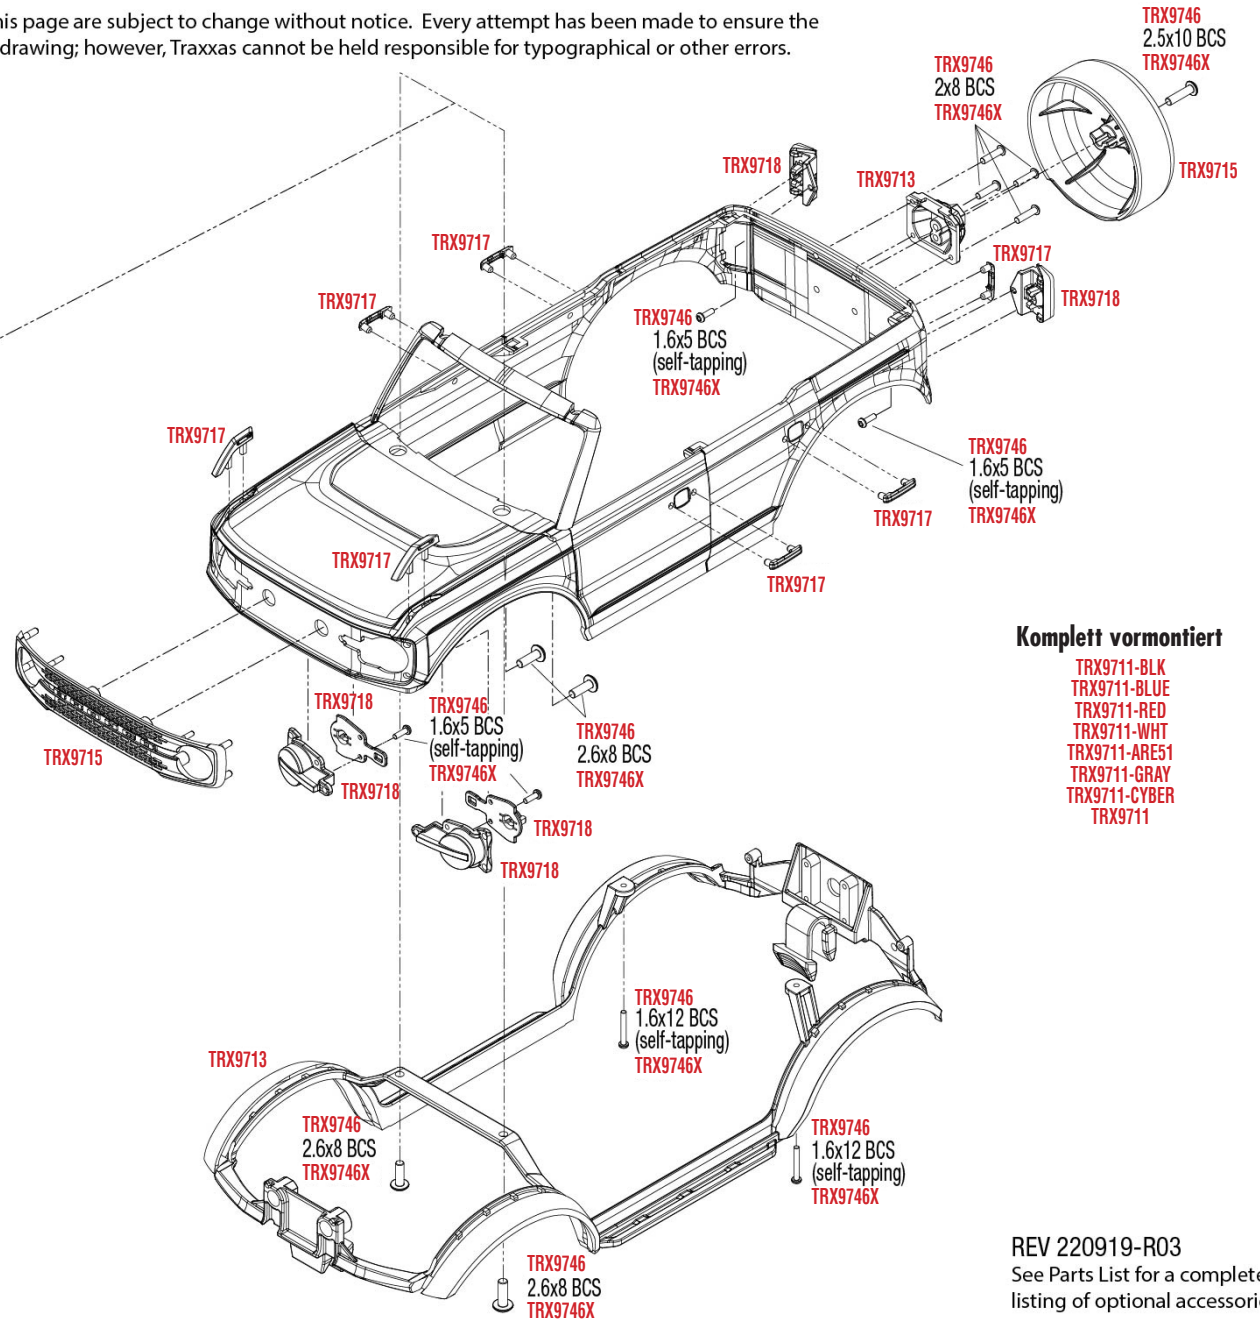

REV 220919-R03

See Parts List for a complete listing of optional accessories.

Specifications on this page are subject to change without notice. Every attempt has been made to ensure the accuracy of this drawing; however, Traxxas cannot be held responsible for typographical or other errors.

Specifications on this page are subject to change without notice. Every attempt has been made to ensure the accuracy of this drawing; however, Traxxas cannot be held responsible for typographical or other errors.

**Komplett vormontiert**

- TRX9711-BLK
- TRX9711-BLUE
- TRX9711-RED
- TRX9711-WHT
- TRX9711-ARE51
- TRX9711-GRAY
- TRX9711-CYBER
- TRX9711

**TRX4M**  
**KAROSSERIE MONTAGE**

REV 220919-R03  
See Parts List for a complete listing of optional accessories.