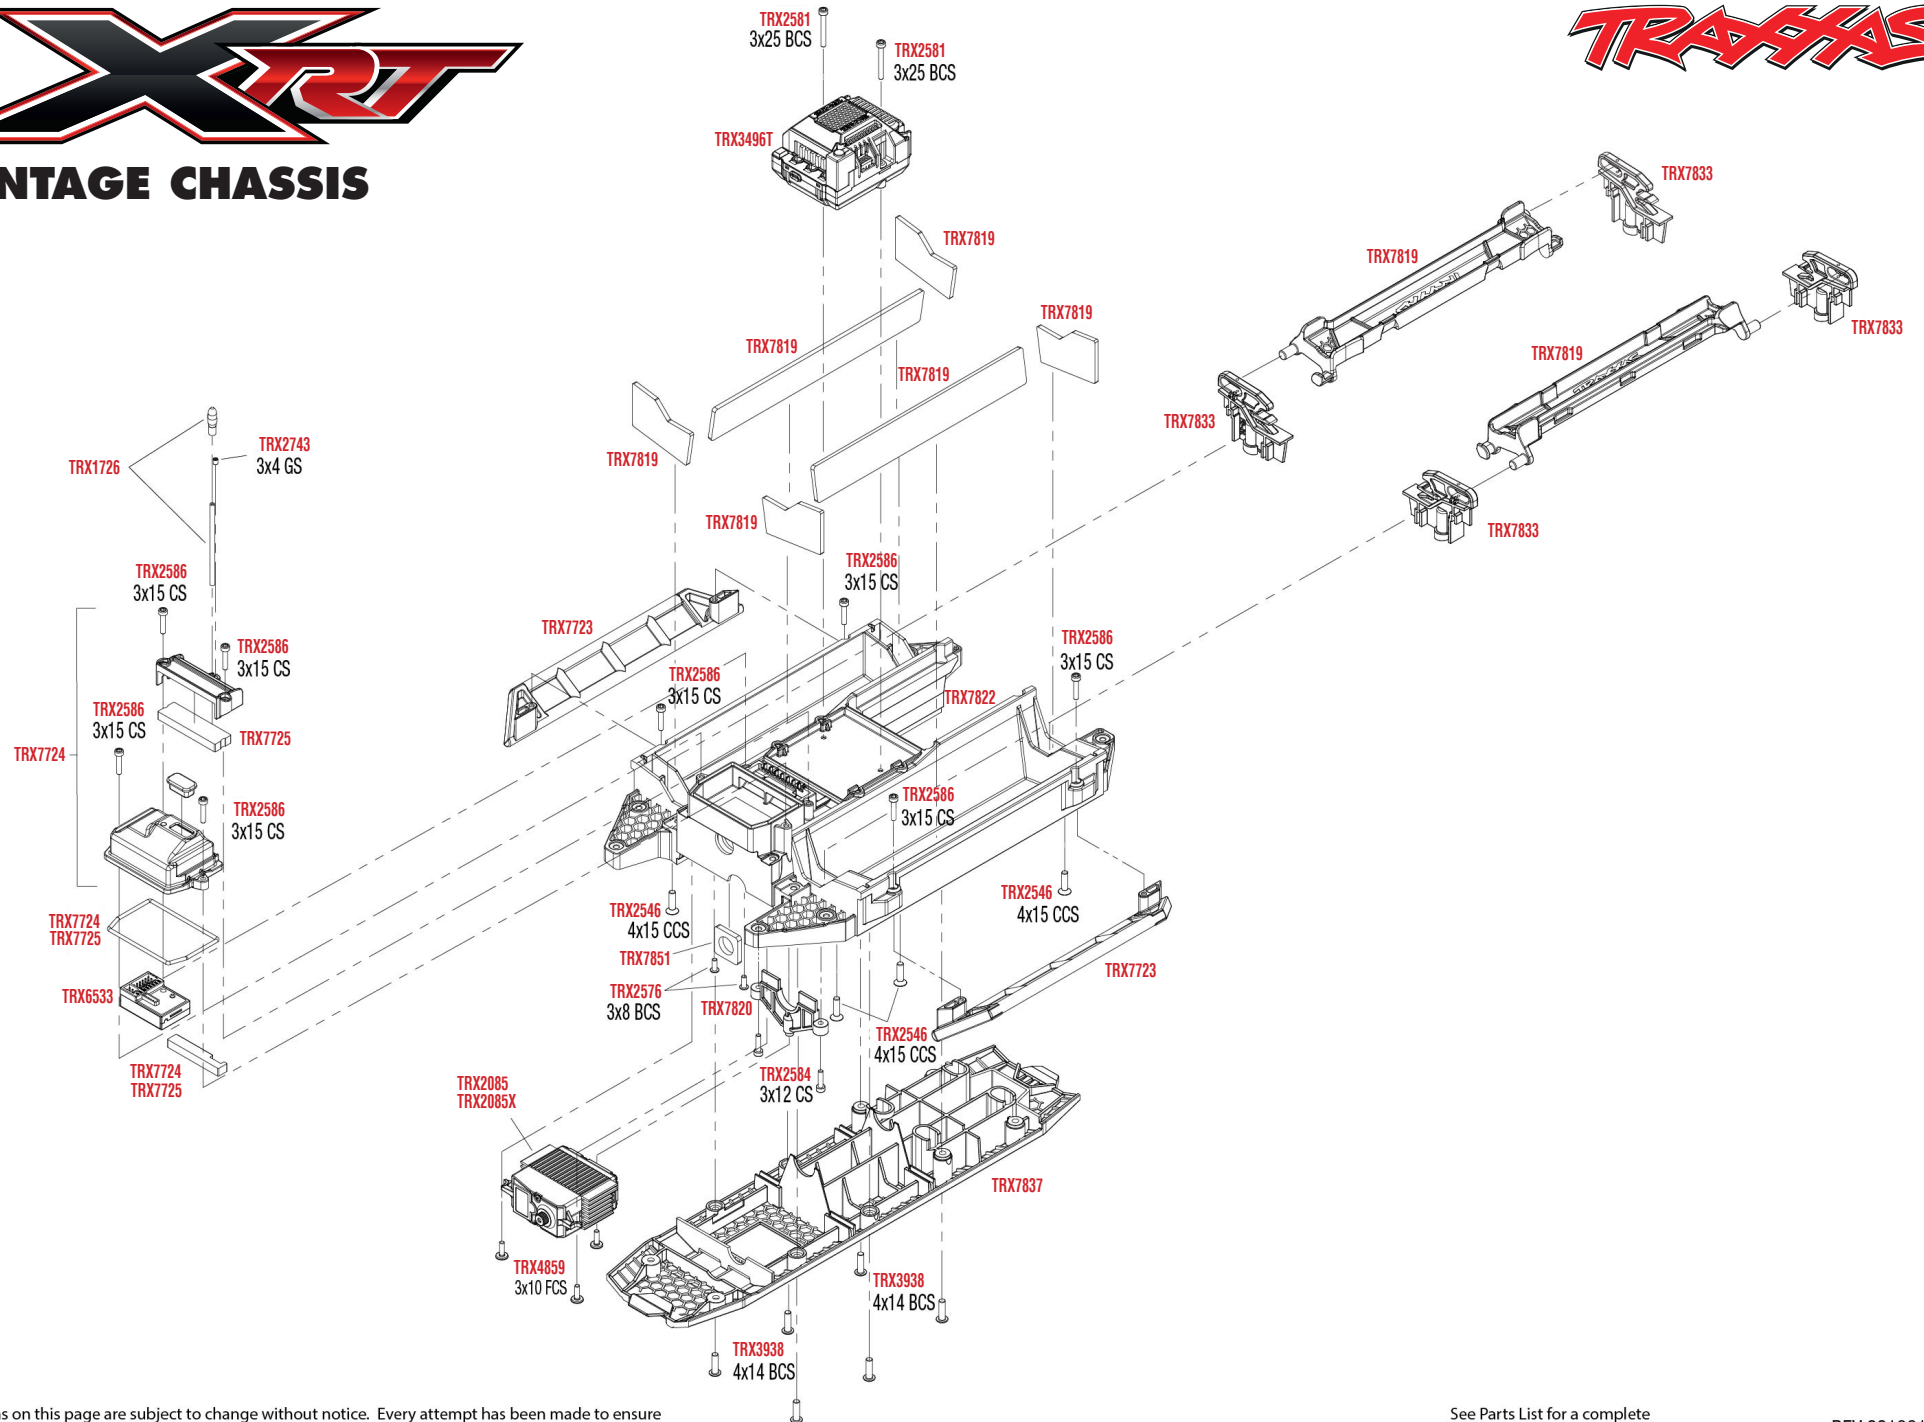

REV 221031-R03
See Parts List for a complete listing of optional accessories.

Specifications on this page are subject to change without notice. Every attempt has been made to ensure the accuracy of this drawing; however, Traxxas cannot be held responsible for typographical or other errors.

X-RT

MONTAGE CHASSIS

Specifications on this page are subject to change without notice. Every attempt has been made to ensure the accuracy of this drawing; however, Traxxas cannot be held responsible for typographical or other errors.

See Parts List for a complete listing of optional accessories.

REV 221031-R03

Specifications on this page are subject to change without notice. Every attempt has been made to ensure the accuracy of this drawing; however, Traxxas cannot be held responsible for typographical or other errors.

See Parts List for a complete listing of optional accessories.

REV 221031-R03