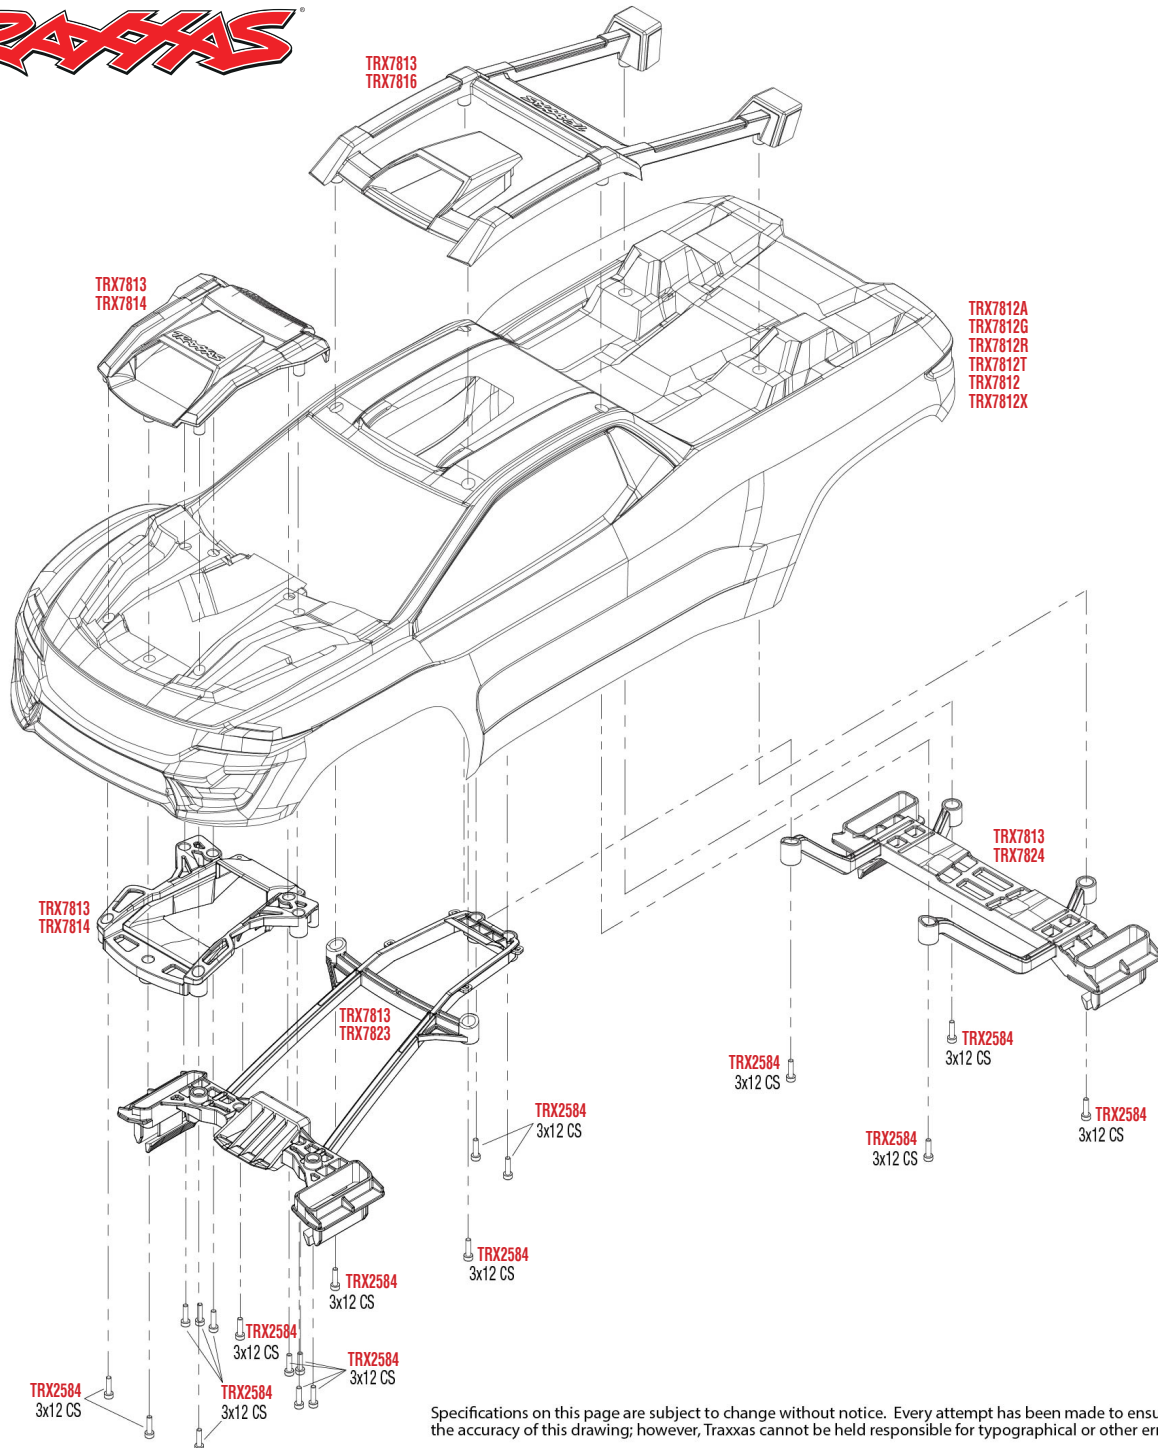

X-RT

MONTAGE CHASSIS

Specifications on this page are subject to change without notice. Every attempt has been made to ensure the accuracy of this drawing; however, Traxxas cannot be held responsible for typographical or other errors.

See Parts List for a complete listing of optional accessories.

REV 221031-R03

Specifications on this page are subject to change without notice. Every attempt has been made to ensure the accuracy of this drawing; however, Traxxas cannot be held responsible for typographical or other errors.