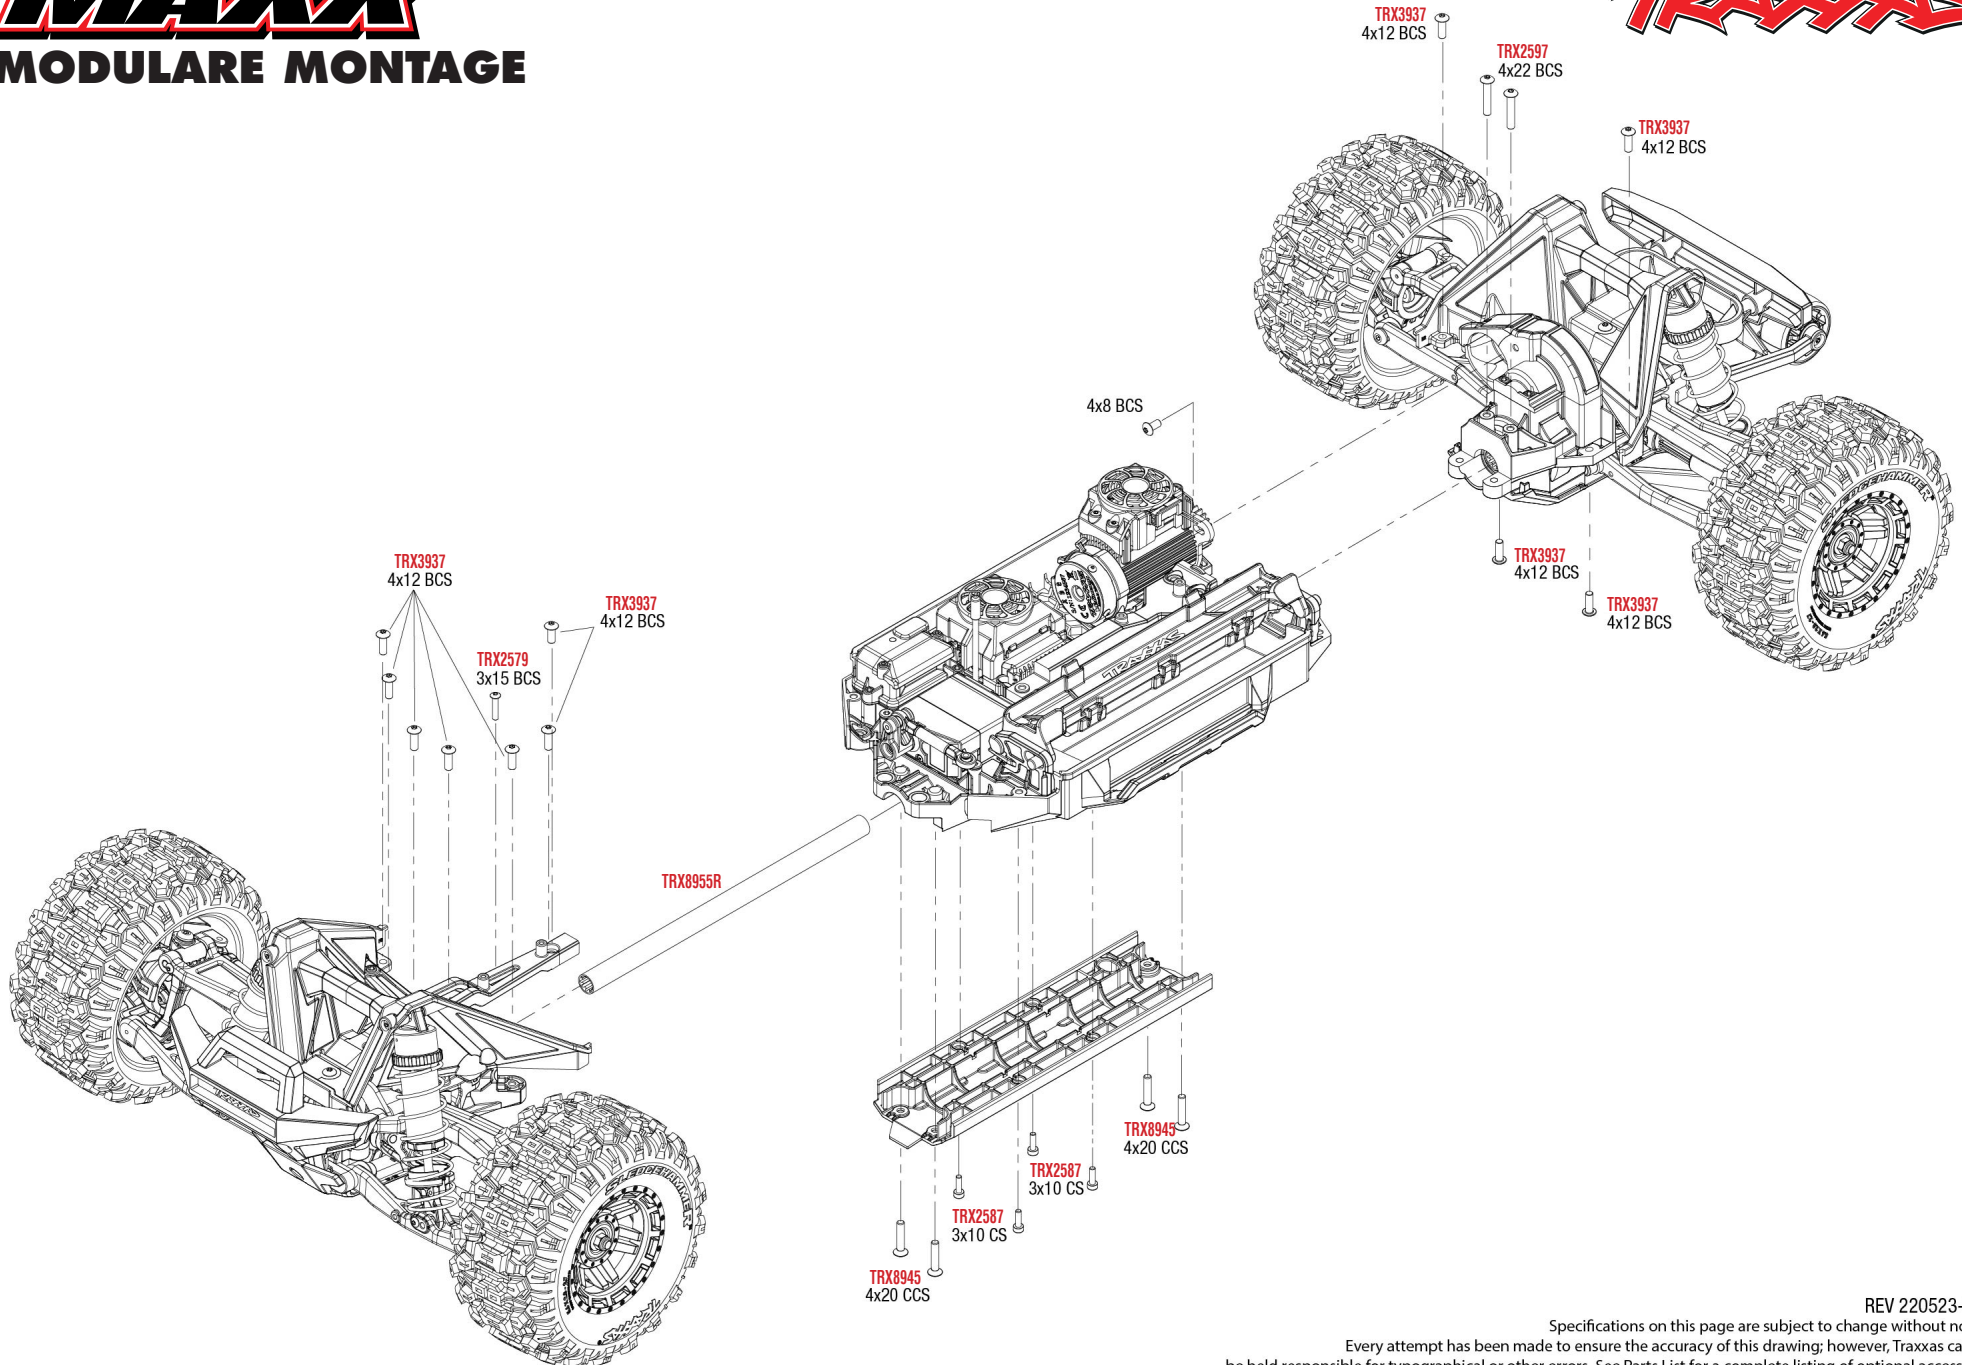

MAXX

MODULARE MONTAGE

TRAXXAS

REV 220523-R03

Specifications on this page are subject to change without notice.
Every attempt has been made to ensure the accuracy of this drawing; however, Traxxas cannot be held responsible for typographical or other errors. See Parts List for a complete listing of optional accessories.

MONTAGE KAROSSERIE

Komplette Montage (Innenansicht)

REV 220523-R03

Specifications on this page are subject to change without notice. Every attempt has been made to ensure the accuracy of this drawing; however, Traxxas cannot be held responsible for typographical or other errors. See Parts List for a complete listing of optional accessories.