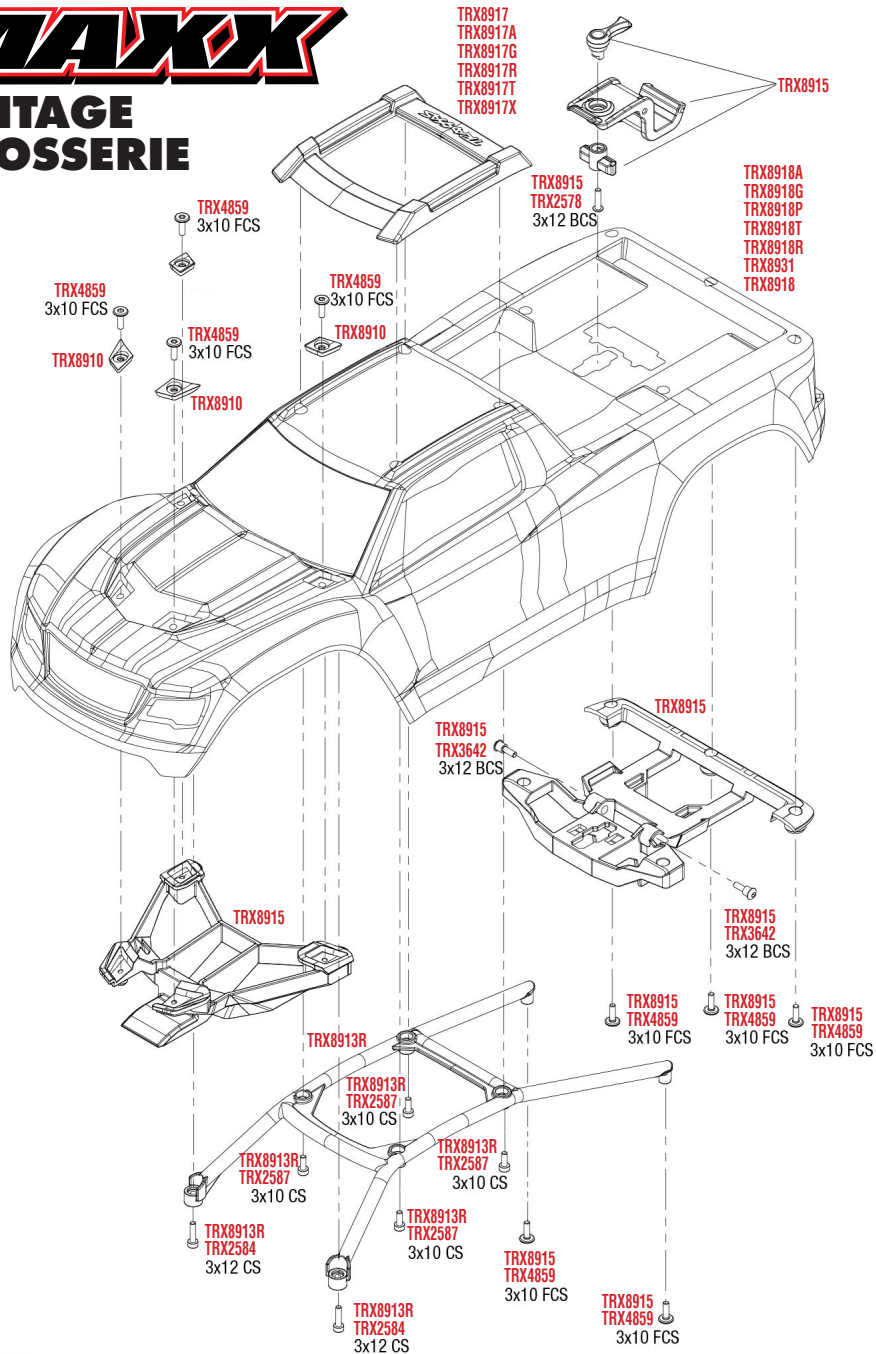

MAXX

MODULARE MONTAGE

TRAXXAS

REV 220523-R03

Specifications on this page are subject to change without notice.
Every attempt has been made to ensure the accuracy of this drawing; however, Traxxas cannot be held responsible for typographical or other errors. See Parts List for a complete listing of optional accessories.

MONTAGE KAROSSERIE

Komplette Montage (Innenansicht)

REV 220523-R03

Specifications on this page are subject to change without notice. Every attempt has been made to ensure the accuracy of this drawing; however, Traxxas cannot be held responsible for typographical or other errors. See Parts List for a complete listing of optional accessories.

See Parts List for a complete listing of optional accessories.