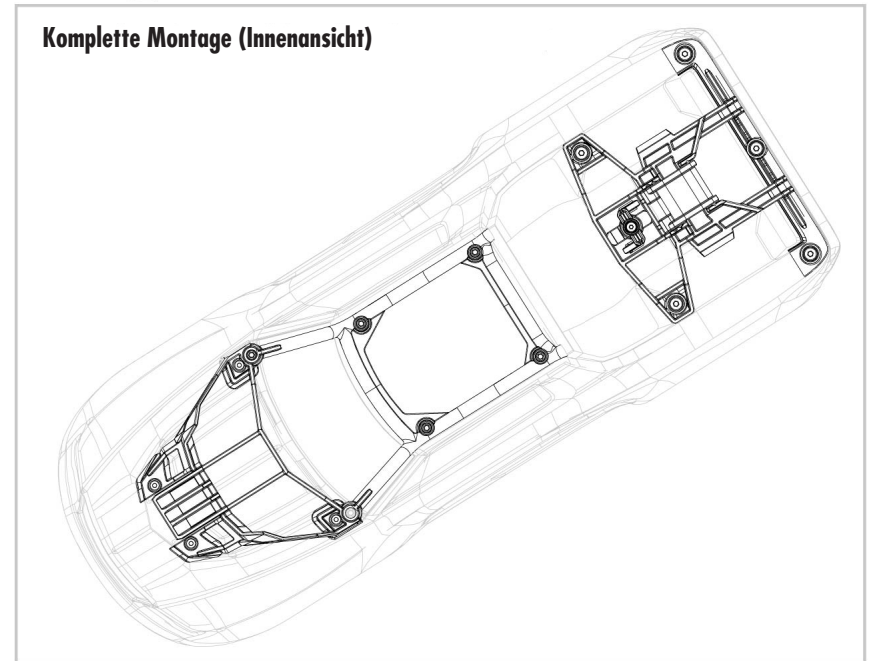

MAXX

MODULARE MONTAGE

TRAXXAS

REV 220523-R03

Specifications on this page are subject to change without notice.
Every attempt has been made to ensure the accuracy of this drawing; however, Traxxas cannot be held responsible for typographical or other errors. See Parts List for a complete listing of optional accessories.

MONTAGE KAROSSERIE

Komplette Montage (Innenansicht)

REV 220523-R03

Specifications on this page are subject to change without notice. Every attempt has been made to ensure the accuracy of this drawing; however, Traxxas cannot be held responsible for typographical or other errors. See Parts List for a complete listing of optional accessories.