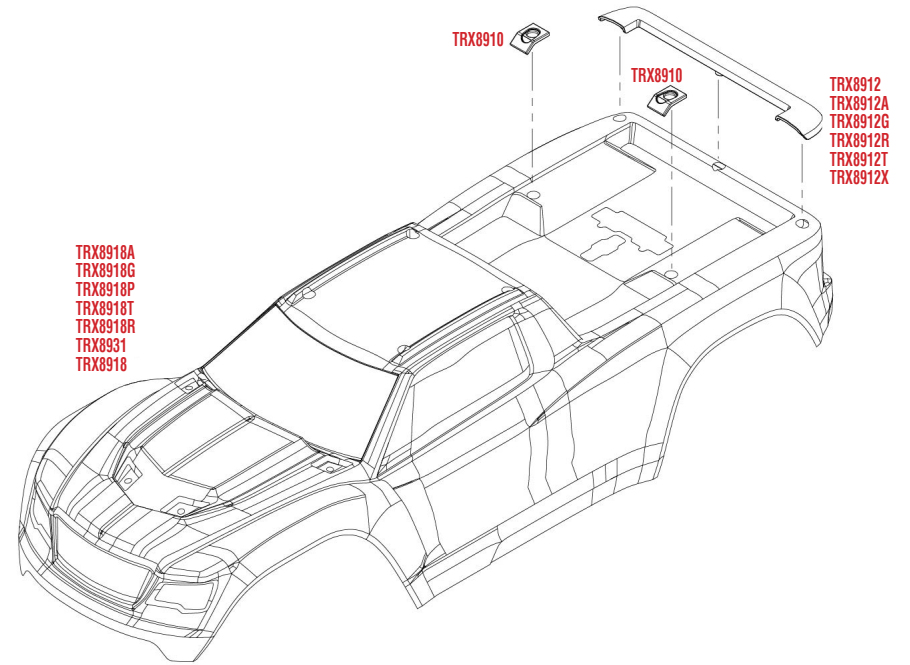

MAXX

MODULARE MONTAGE

TRAXXAS

REV 220523-R03

Specifications on this page are subject to change without notice.
Every attempt has been made to ensure the accuracy of this drawing; however, Traxxas cannot be held responsible for typographical or other errors. See Parts List for a complete listing of optional accessories.

MONTAGE KAROSSERIE

Komplette Montage (Innenansicht)

REV 220523-R03

Specifications on this page are subject to change without notice. Every attempt has been made to ensure the accuracy of this drawing; however, Traxxas cannot be held responsible for typographical or other errors. See Parts List for a complete listing of optional accessories.