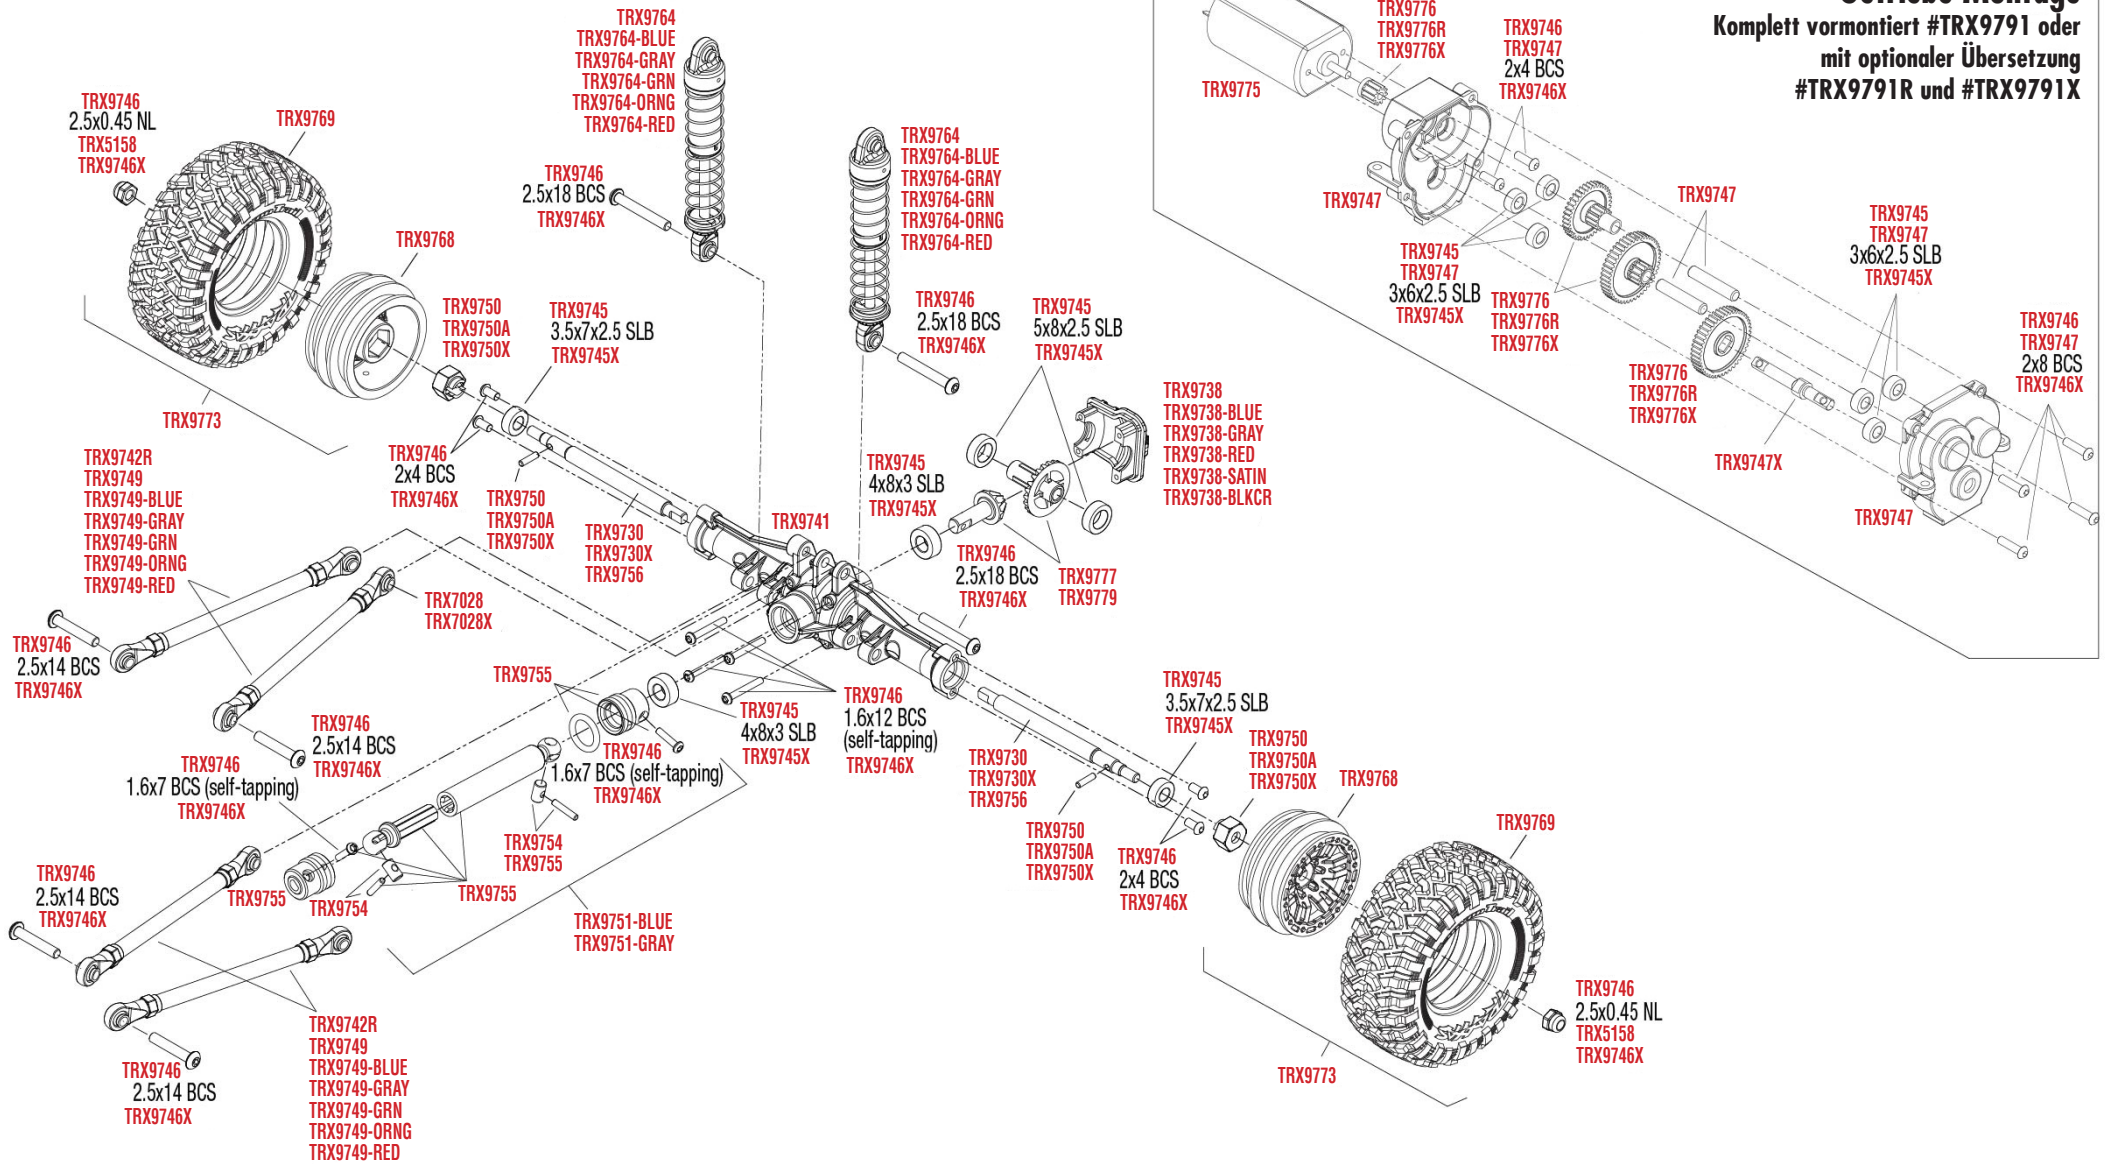

REV 220919-R02

See Parts List for a complete listing of optional accessories.

Specifications on this page are subject to change without notice. Every attempt has been made to ensure the accuracy of this drawing; however, Traxxas cannot be held responsible for typographical or other errors.

# TRX4M

## CHASSIS MONTAGE

REV 220919-R02  
See Parts List for a complete  
listing of optional accessories.

Specifications on this page are subject to change without notice. Every  
attempt has been made to ensure the accuracy of this drawing; however,  
Traxxas cannot be held responsible for typographical or other errors.

**Getriebe Montage**  
Komplett vormontiert #TRX9791 oder  
mit optionaler Übersetzung  
#TRX9791R und #TRX9791X

REV 220919-R02  
See Parts List for a complete  
listing of optional accessories.

Specifications on this page are subject to change without notice. Every  
attempt has been made to ensure the accuracy of this drawing; however,  
Traxxas cannot be held responsible for typographical or other errors.