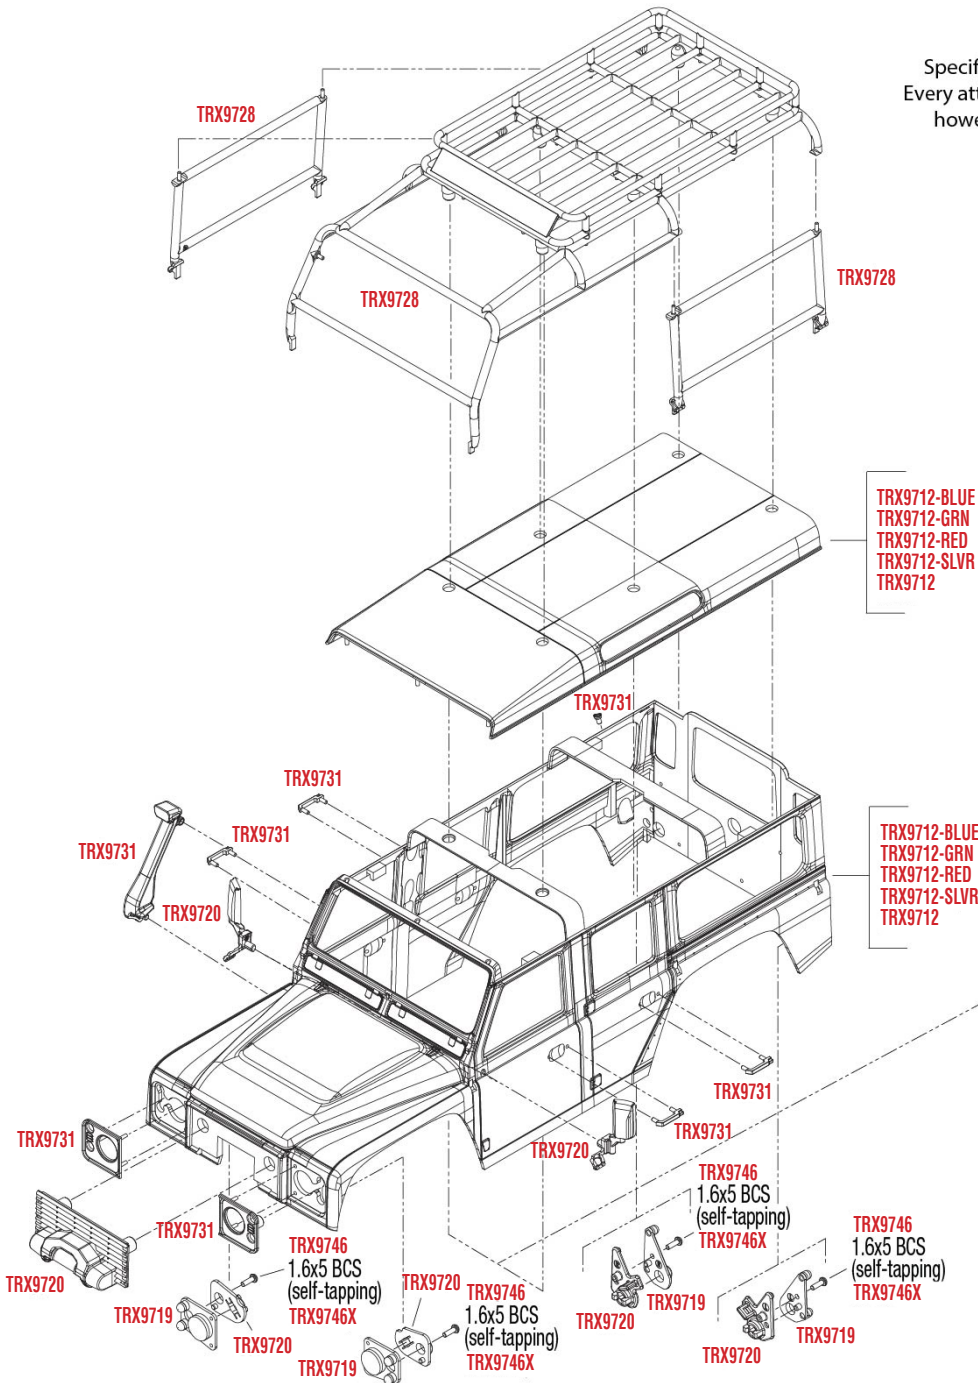

Specifications on this page are subject to change without notice. Every attempt has been made to ensure the accuracy of this drawing; however, Traxxas cannot be held responsible for typographical or other errors.

Komplett vormontiert

- TRX9712-BLUE
- TRX9712-GRN
- TRX9712-RED
- TRX9712-SLVR
- TRX9712

See Parts List for a complete listing of optional accessories.

REV 220919-R02