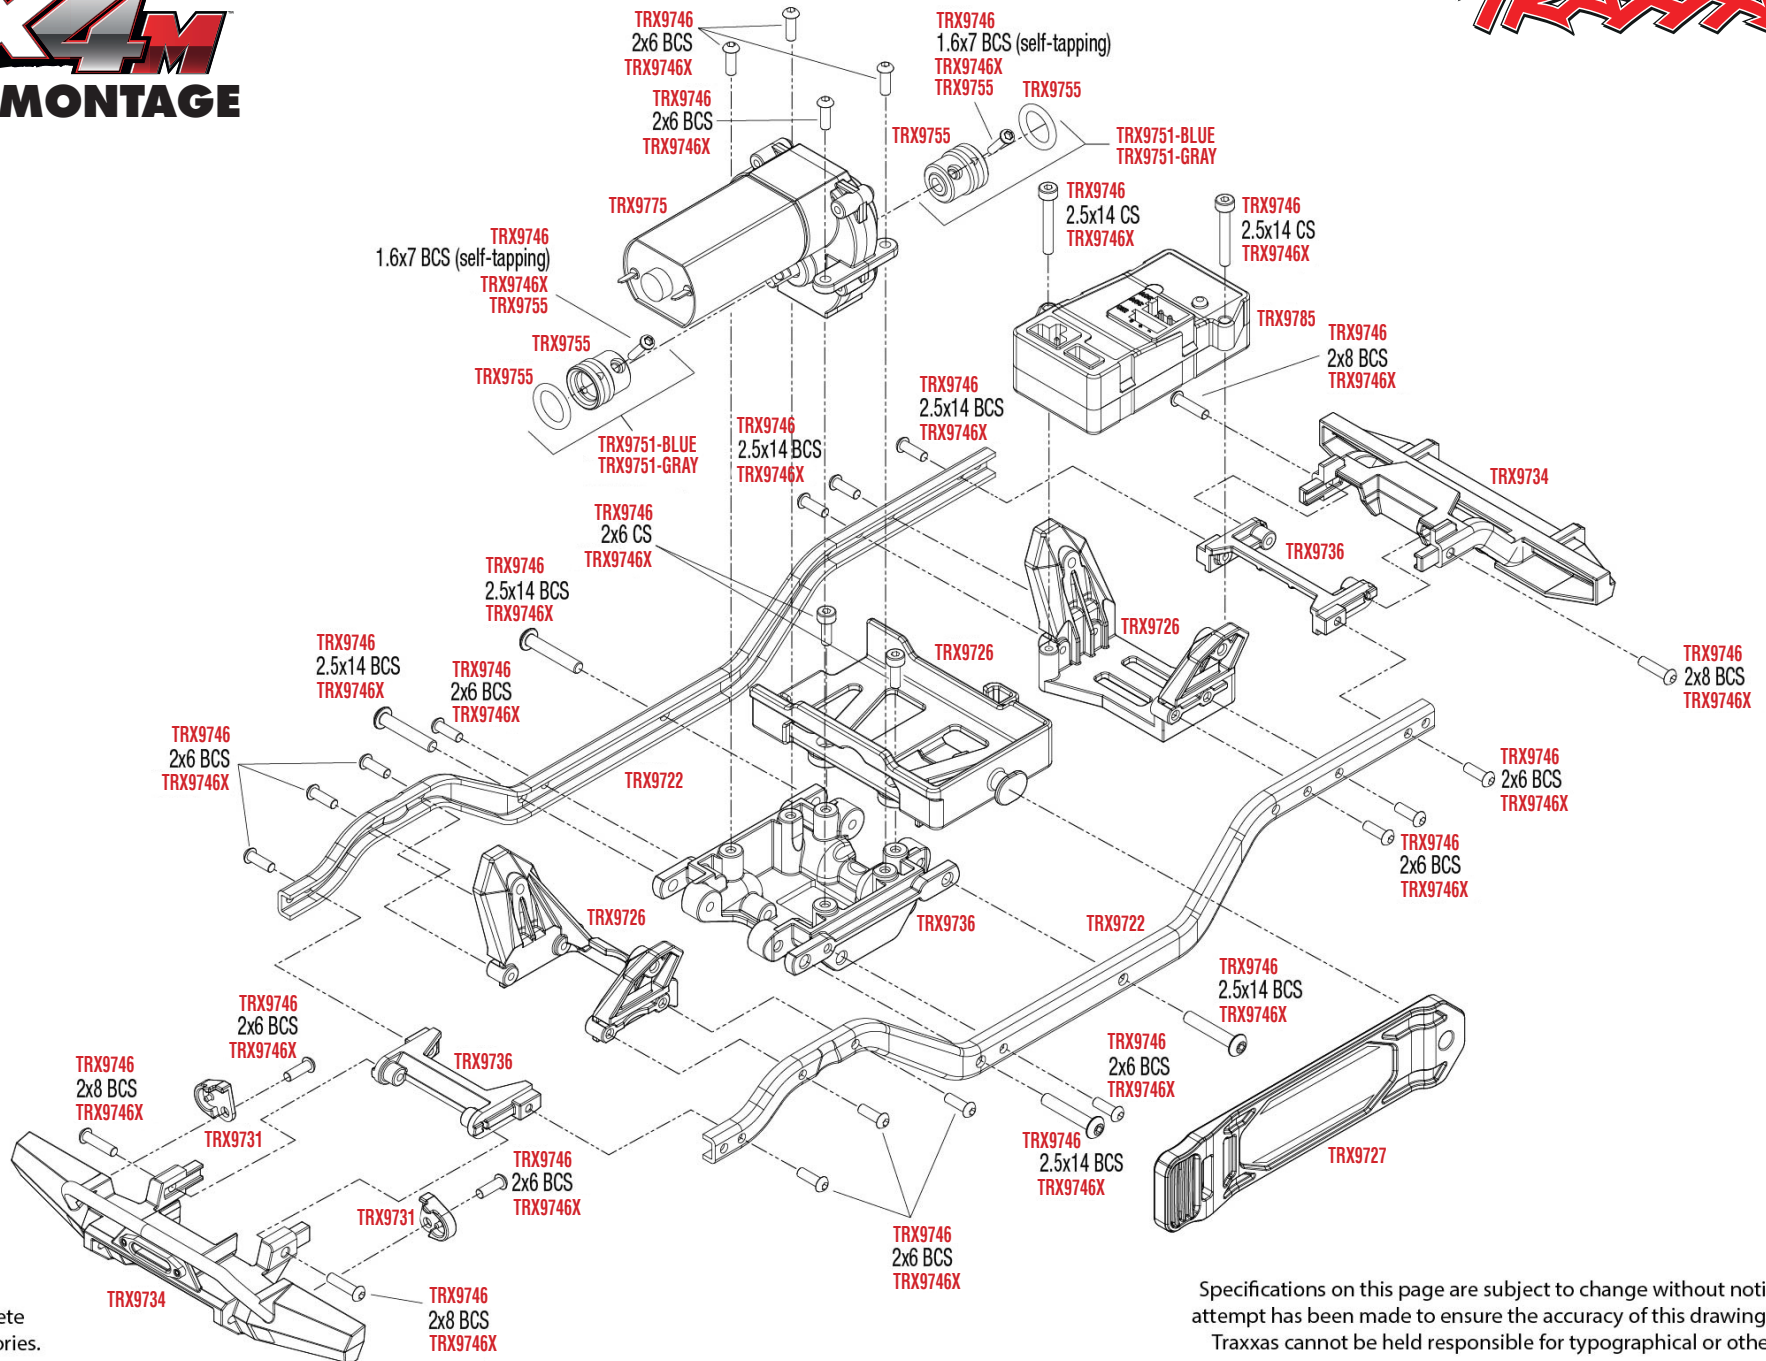

TRX4M

CHASSIS MONTAGE

REV 220919-R02
See Parts List for a complete
listing of optional accessories.

Specifications on this page are subject to change without notice. Every
attempt has been made to ensure the accuracy of this drawing; however,
Traxxas cannot be held responsible for typographical or other errors.