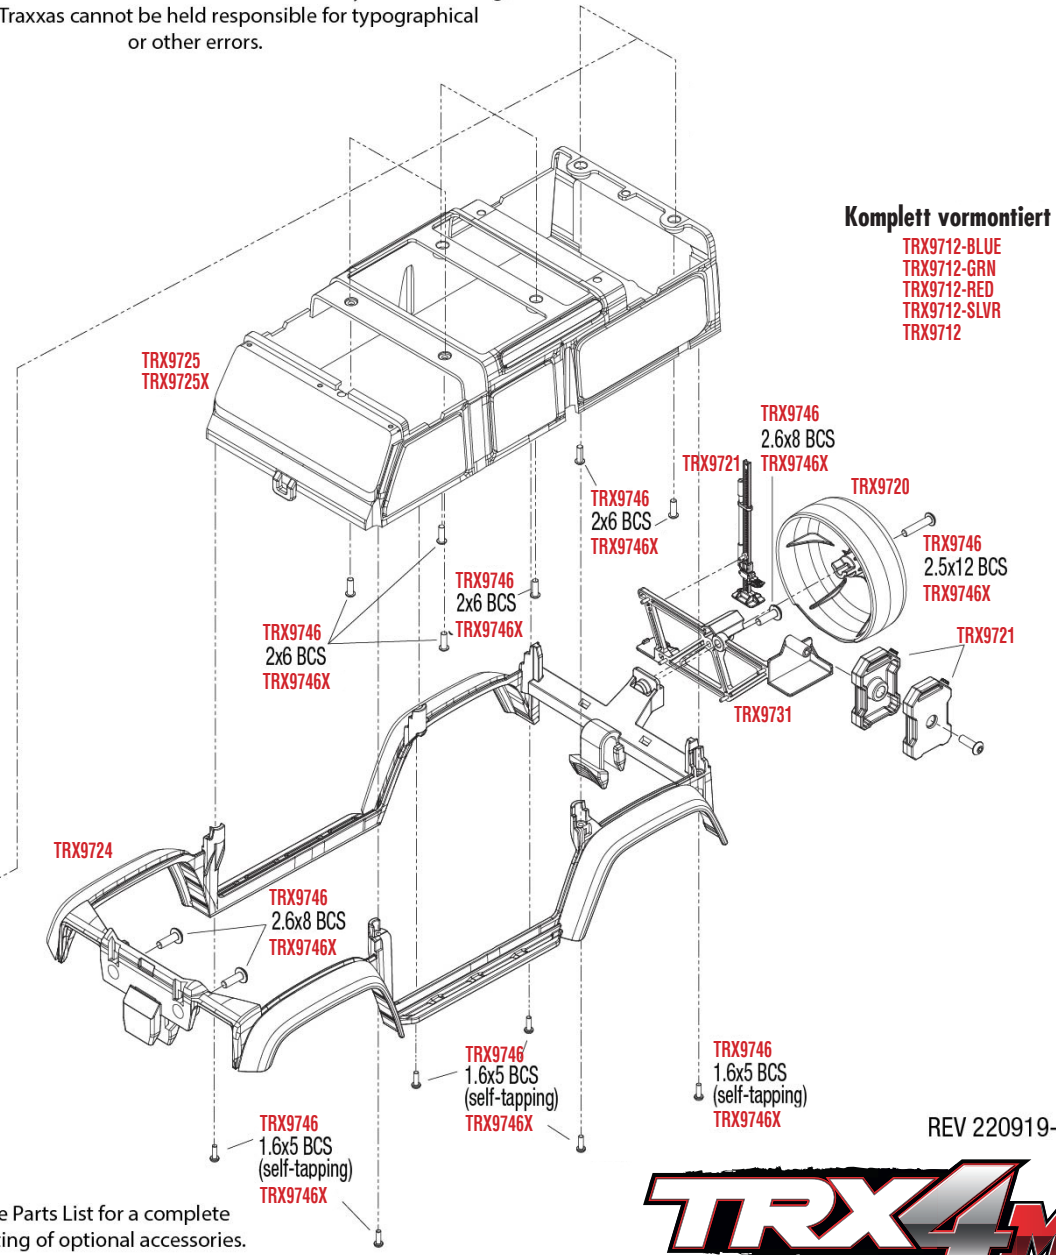

Specifications on this page are subject to change without notice. Every attempt has been made to ensure the accuracy of this drawing; however, Traxxas cannot be held responsible for typographical or other errors.

Komplett vormontiert

- TRX9712-BLUE
- TRX9712-GRN
- TRX9712-RED
- TRX9712-SLVR
- TRX9712

See Parts List for a complete listing of optional accessories.

REV 220919-R02