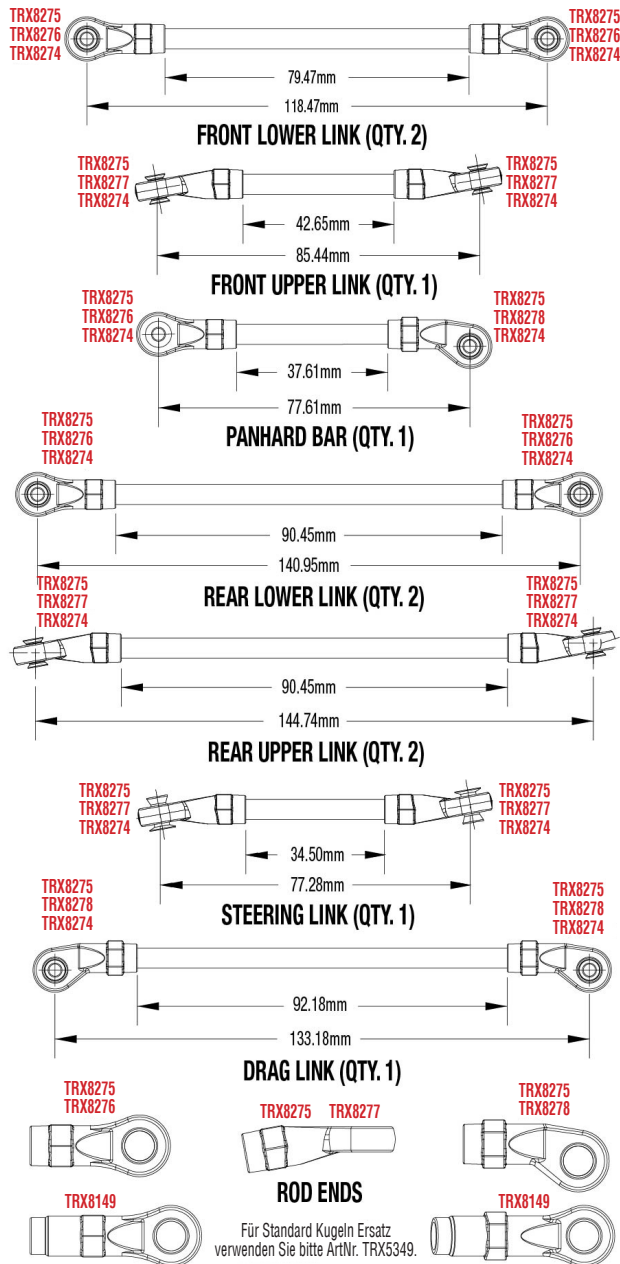

Link Abmessungen

MODULARE MONTAGE

See Parts List for a complete listing of optional accessories.

Specifications on this page are subject to change without notice. Every attempt has been made to ensure the accuracy of this drawing; however, Traxxas cannot be held responsible for typographical or other errors.