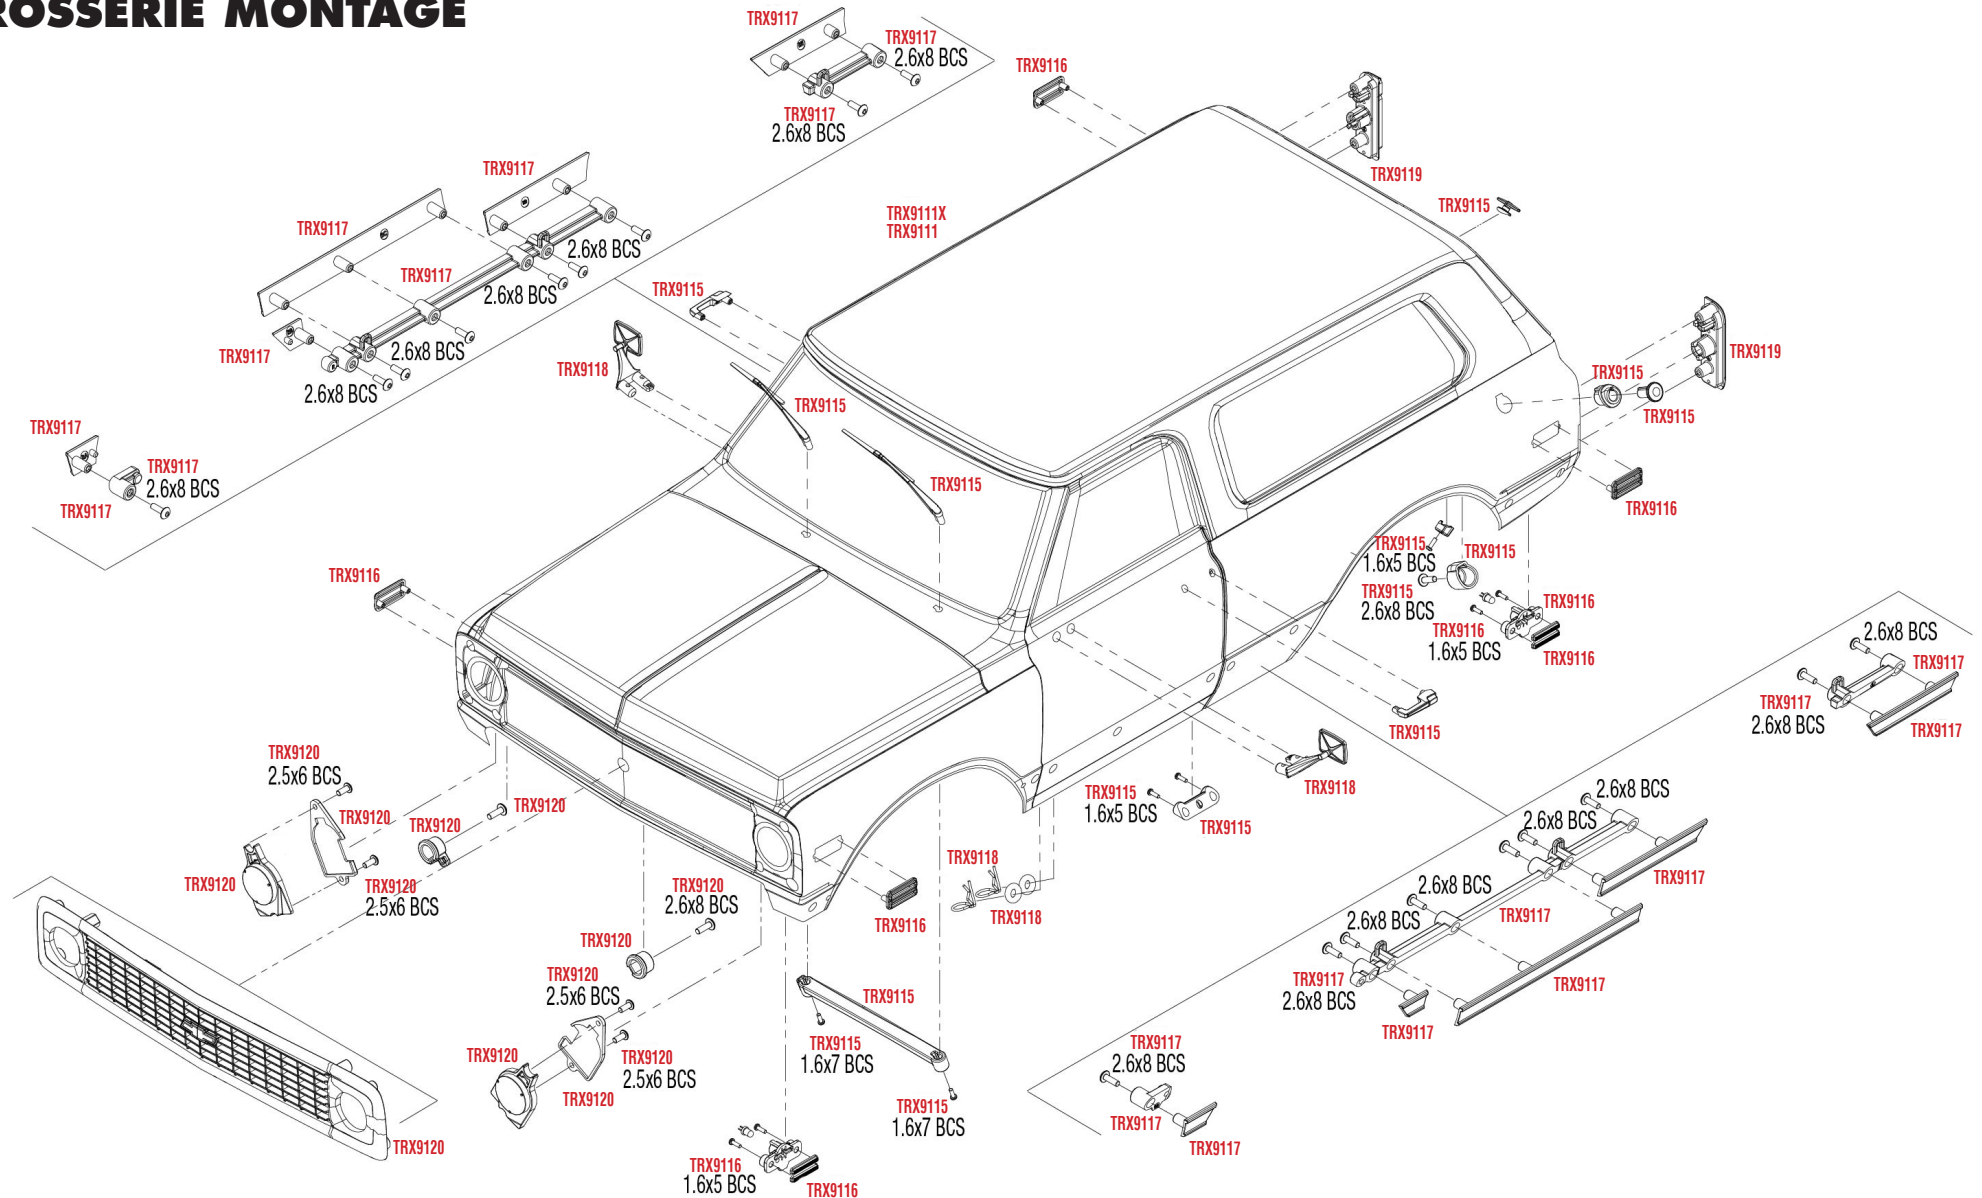

KAROSSERIE MONTAGE

See Parts List for a complete listing of optional accessories.

REV 221208-R00
Specifications on this page are subject to change without notice. Every attempt has been made to ensure the accuracy of this drawing; however, Traxxas cannot be held responsible for typographical or other errors.