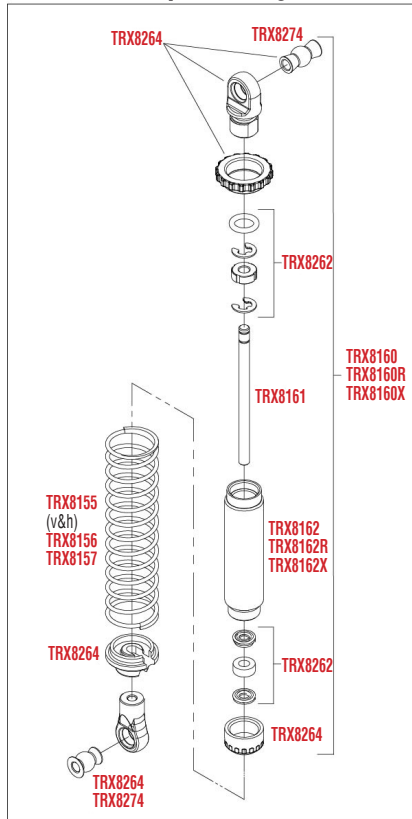

TRX4

MONTAGE VORNE

See Parts List for a complete listing of optional accessories.

Specifications on this page are subject to change without notice. Every attempt has been made to ensure the accuracy of this drawing; however, Traxxas cannot be held responsible for typographical or other errors.

REV 221208-R00

REV 221208-R00
See Parts List for a complete listing of optional accessories.

Specifications on this page are subject to change without notice. Every attempt has been made to ensure the accuracy of this drawing; however, Traxxas cannot be held responsible for typographical or other errors.

Dämpfer Montage

ANTRIEB MONTAGE

Getriebe und Transfer-Antrieb
Beachte die Markierung der Zahnräder

Transfer-Antrieb (oben)

Getriebe (oben)

REV 221208-R00

See Parts List for a complete listing of optional accessories.

Link Abmessungen

Für Standard Kugeln Ersatz verwenden Sie bitte ArtNr. TRX5349.

MODULARE MONTAGE

REV 221208-R00

See Parts List for a complete listing of optional accessories.

Specifications on this page are subject to change without notice. Every attempt has been made to ensure the accuracy of this drawing; however, Traxxas cannot be held responsible for typographical or other errors.