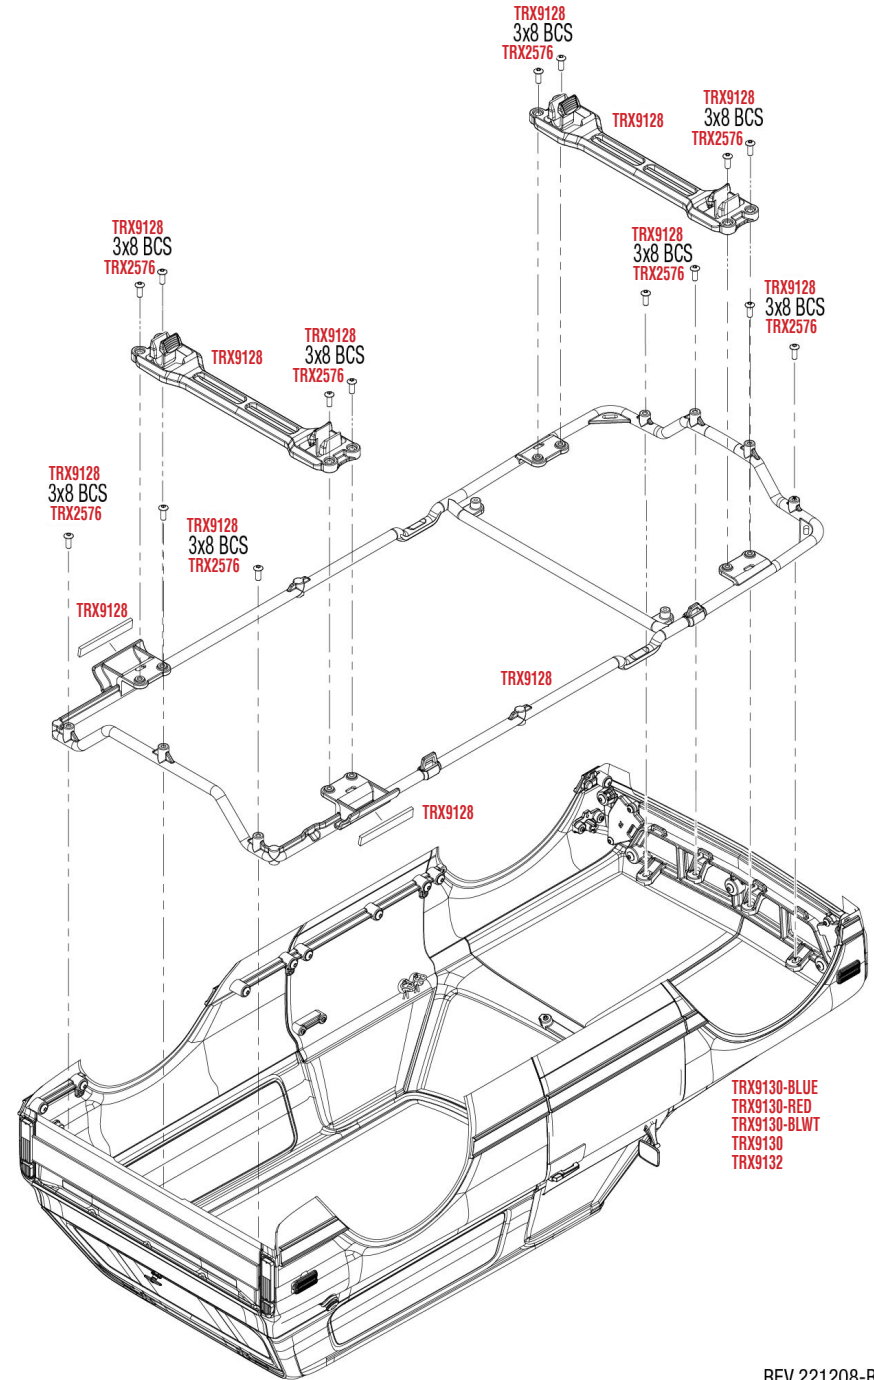

Dämpfer Montage

ANTRIEB MONTAGE

Getriebe und Transfer-Antrieb
Beachte die Markierung der Zahnräder

Transfer-Antrieb (oben)

Getriebe (oben)

REV 221208-R00

See Parts List for a complete listing of optional accessories.

Link Abmessungen

Für Standard Kugeln Ersatz verwenden Sie bitte ArtNr. TRX5349.

MODULARE MONTAGE

REV 221208-R00

See Parts List for a complete listing of optional accessories.

Specifications on this page are subject to change without notice. Every attempt has been made to ensure the accuracy of this drawing; however, Traxxas cannot be held responsible for typographical or other errors.

KAROSSERIE MONTAGE

See Parts List for a complete listing of optional accessories.

REV 221208-R00
Specifications on this page are subject to change without notice. Every attempt has been made to ensure the accuracy of this drawing; however, Traxxas cannot be held responsible for typographical or other errors.

TRX4

KARO-KÄFIG MONTAGE

Specifications on this page are subject to change without notice. Every attempt has been made to ensure the accuracy of this drawing; however, Traxxas cannot be held responsible for typographical or other errors.