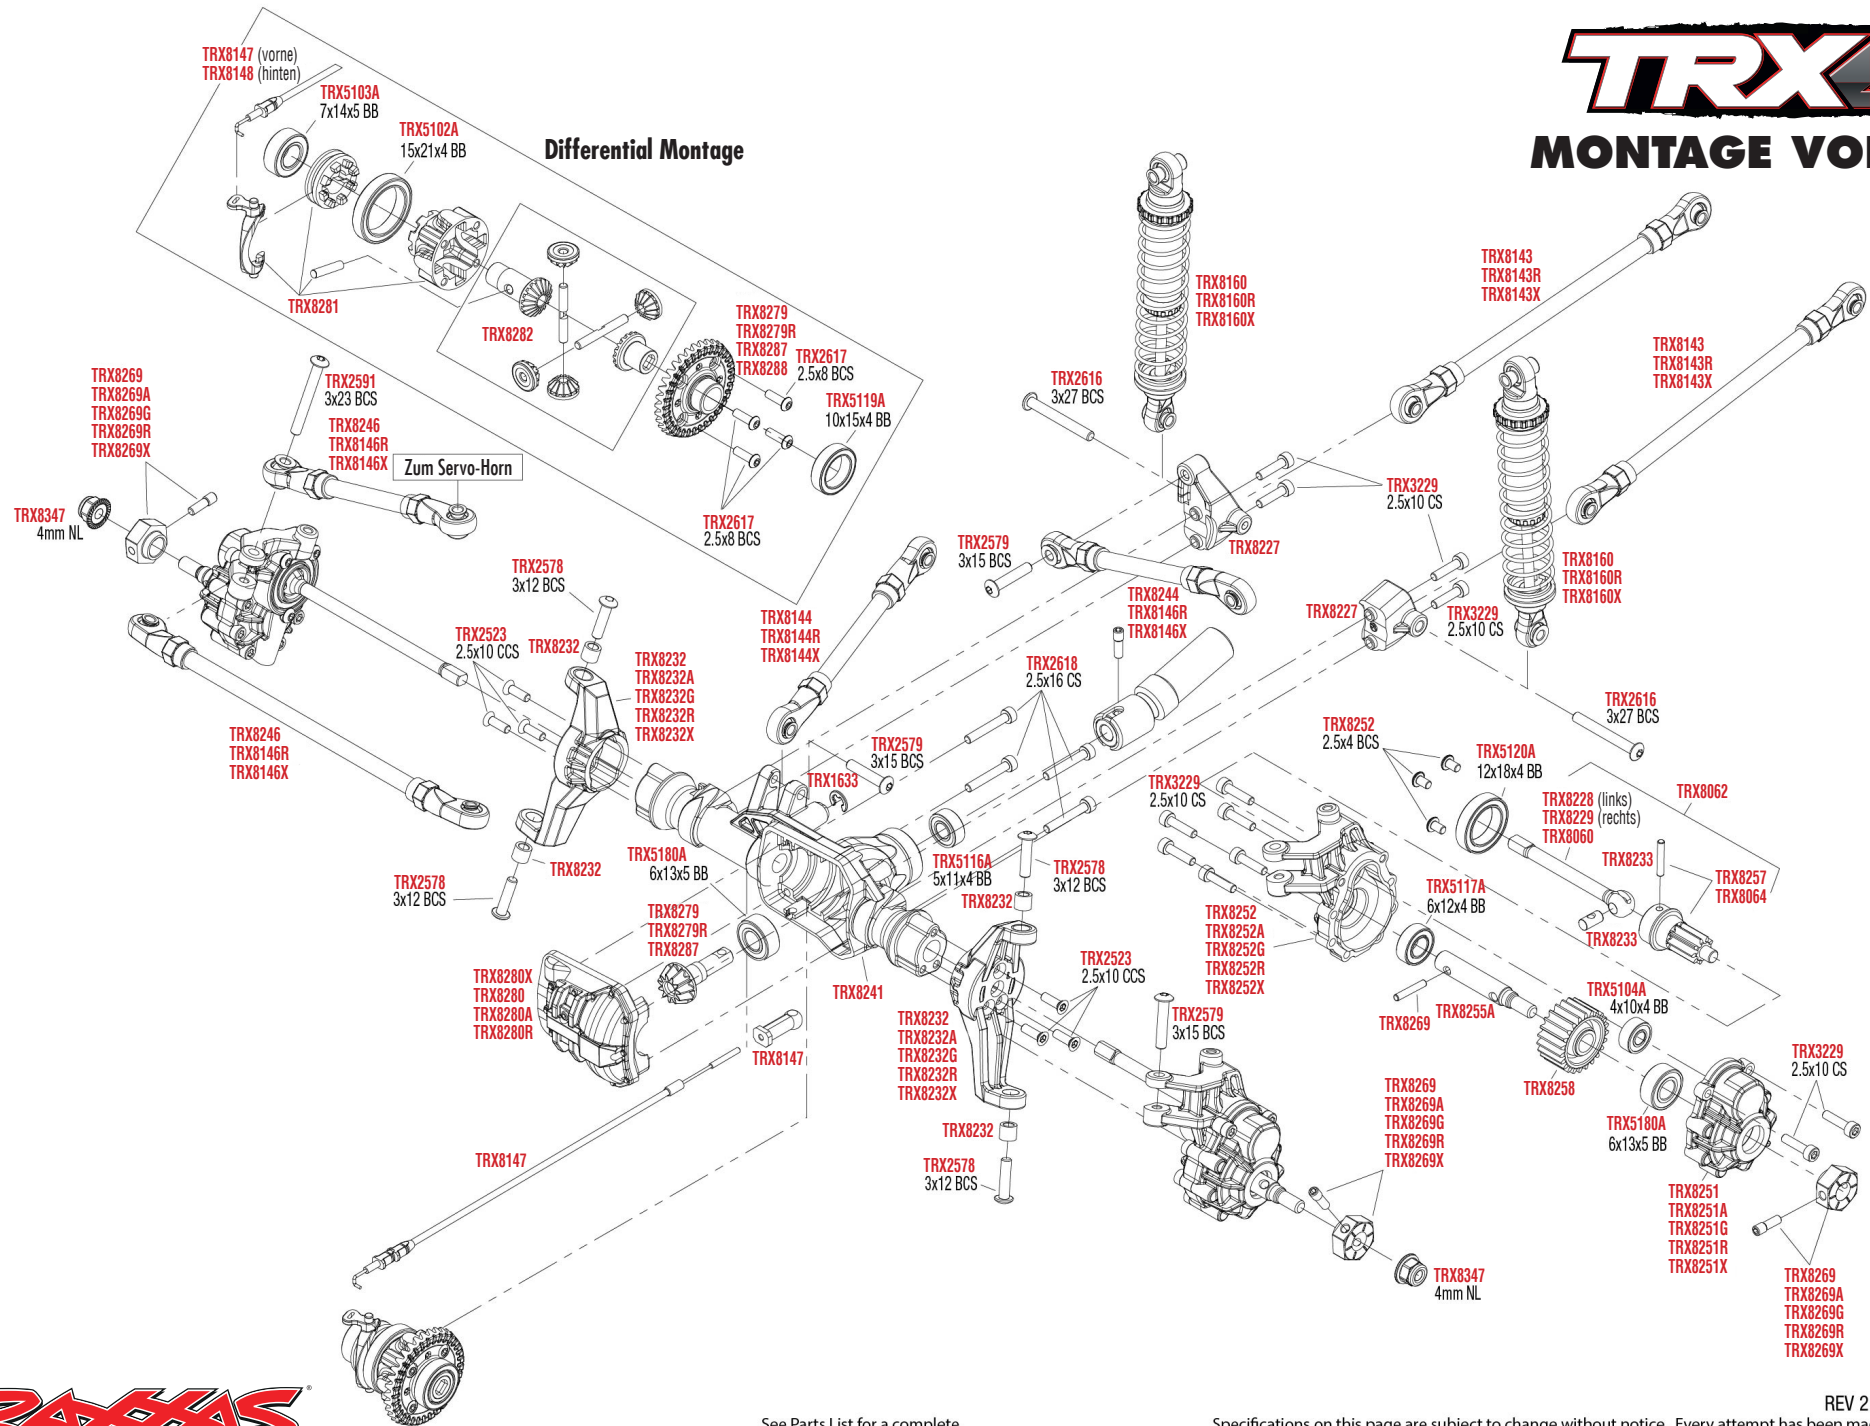

TRX4

MONTAGE VORNE

See Parts List for a complete listing of optional accessories.

Specifications on this page are subject to change without notice. Every attempt has been made to ensure the accuracy of this drawing; however, Traxxas cannot be held responsible for typographical or other errors.

REV 221208-R00

REV 221208-R00
See Parts List for a complete listing of optional accessories.

Specifications on this page are subject to change without notice. Every attempt has been made to ensure the accuracy of this drawing; however, Traxxas cannot be held responsible for typographical or other errors.

Dämpfer Montage

ANTRIEB MONTAGE

Getriebe und Transfer-Antrieb
Beachte die Markierung der Zahnräder

Transfer-Antrieb (oben)

Getriebe (oben)

REV 221208-R00

See Parts List for a complete listing of optional accessories.

Link Abmessungen

Für Standard Kugeln Ersatz verwenden Sie bitte ArtNr. TRX5349.

MODULARE MONTAGE

REV 221208-R00

See Parts List for a complete listing of optional accessories.

Specifications on this page are subject to change without notice. Every attempt has been made to ensure the accuracy of this drawing; however, Traxxas cannot be held responsible for typographical or other errors.