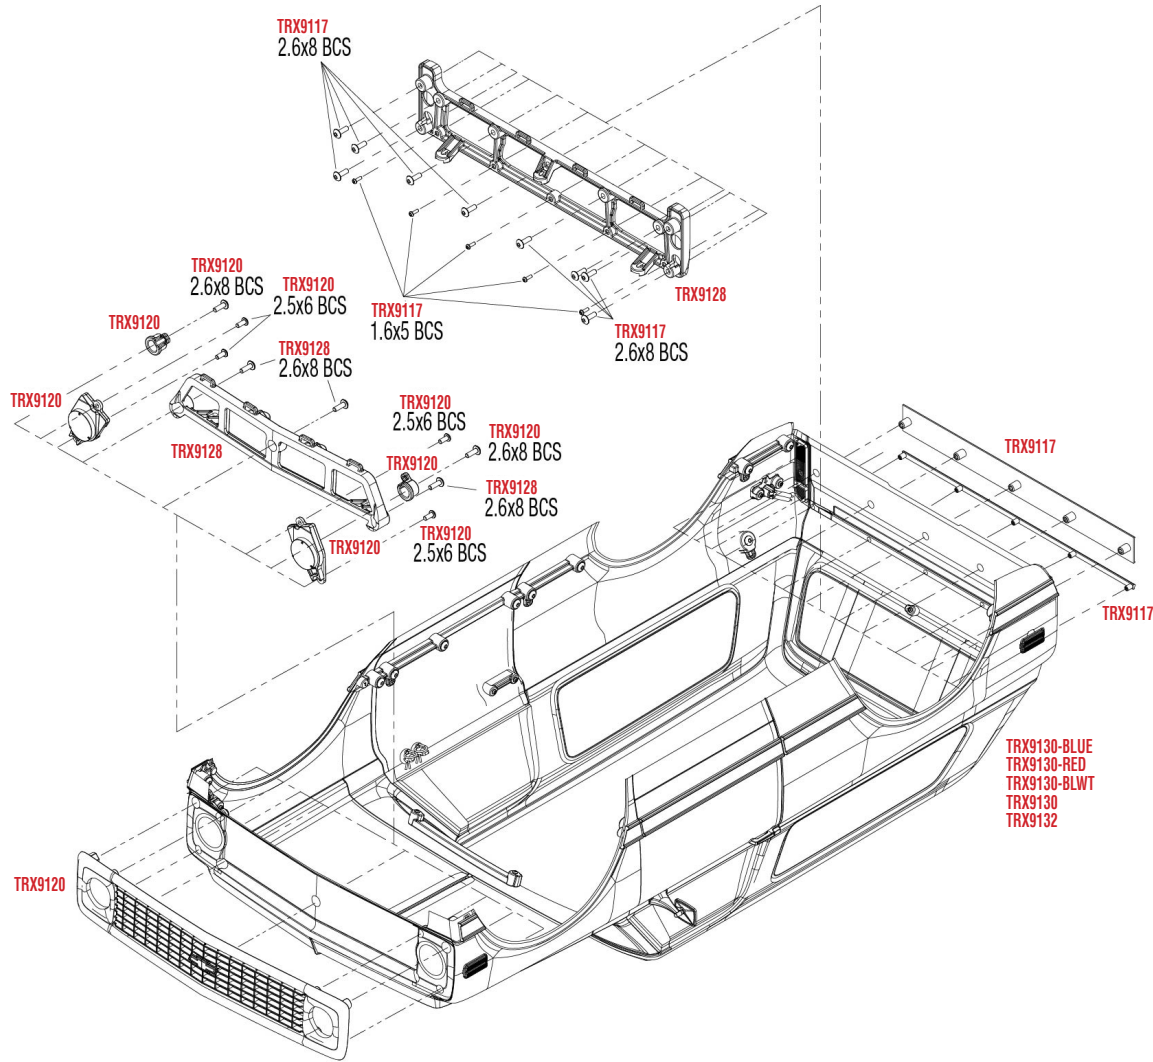

TRX4

KARO-KÄFIG MONTAGE

Specifications on this page are subject to change without notice. Every attempt has been made to ensure the accuracy of this drawing; however, Traxxas cannot be held responsible for typographical or other errors.

REV 221208-R00
See Parts List for a complete listing of optional accessories.