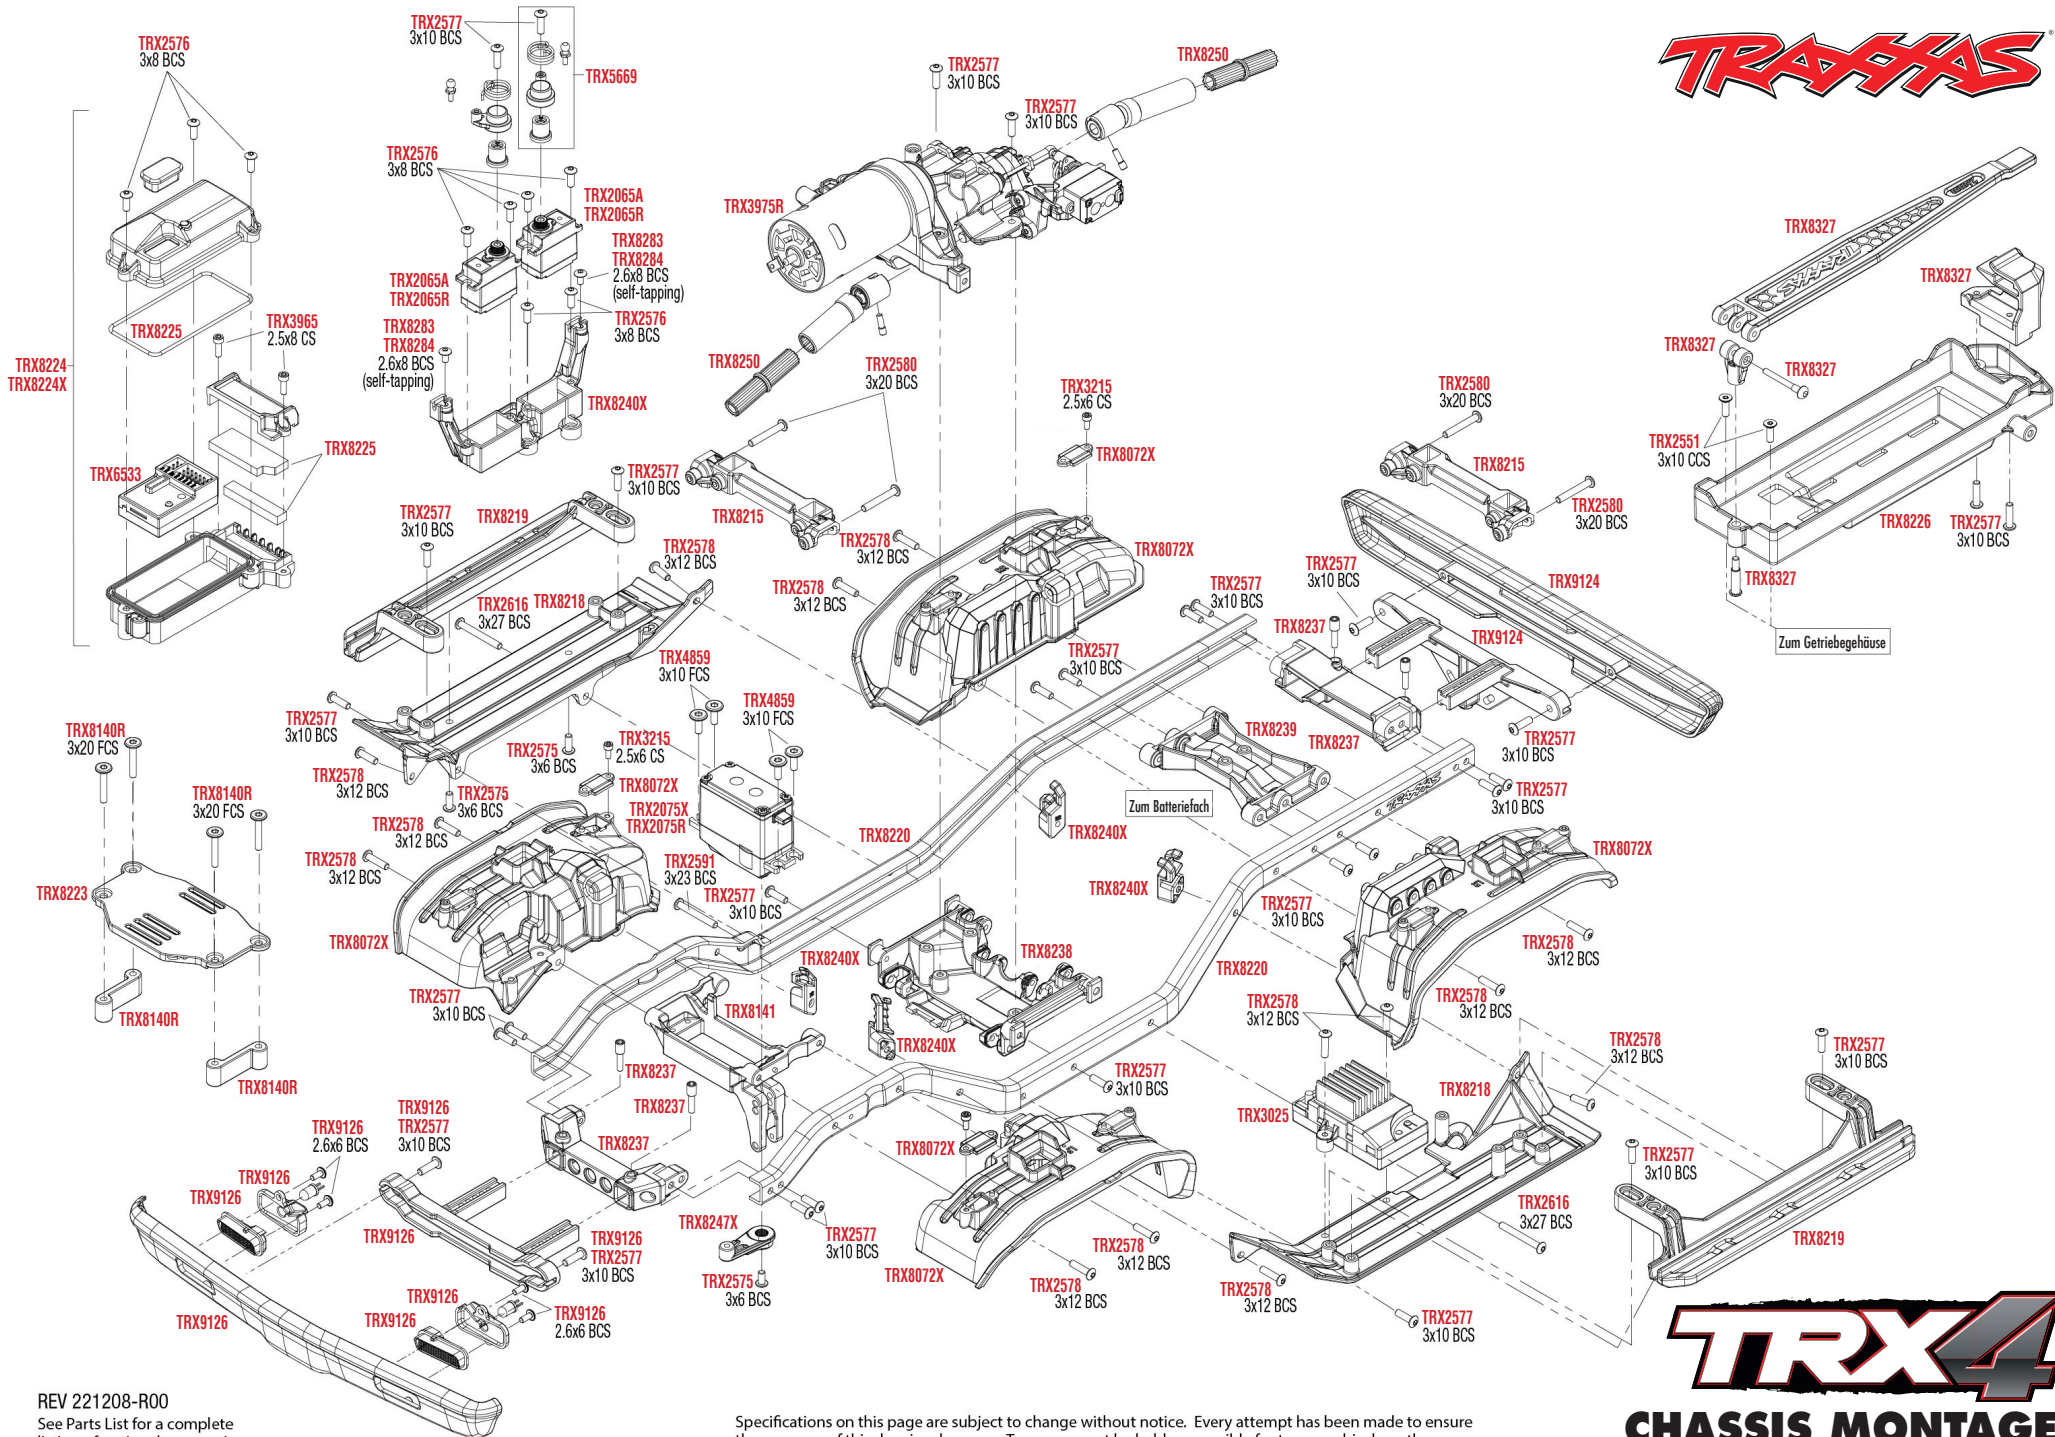

TRX4

MONTAGE VORNE

See Parts List for a complete listing of optional accessories.

Specifications on this page are subject to change without notice. Every attempt has been made to ensure the accuracy of this drawing; however, Traxxas cannot be held responsible for typographical or other errors.

REV 221208-R00

REV 221208-R00
See Parts List for a complete listing of optional accessories.

Specifications on this page are subject to change without notice. Every attempt has been made to ensure the accuracy of this drawing; however, Traxxas cannot be held responsible for typographical or other errors.

Dämpfer Montage

ANTRIEB MONTAGE

Getriebe und Transfer-Antrieb
Beachte die Markierung der Zahnräder

Transfer-Antrieb (oben)

Getriebe (oben)

REV 221208-R00

See Parts List for a complete listing of optional accessories.

Link Abmessungen

Für Standard Kugeln Ersatz verwenden Sie bitte ArtNr. TRX5349.

MODULARE MONTAGE

REV 221208-R00

See Parts List for a complete listing of optional accessories.

Specifications on this page are subject to change without notice. Every attempt has been made to ensure the accuracy of this drawing; however, Traxxas cannot be held responsible for typographical or other errors.