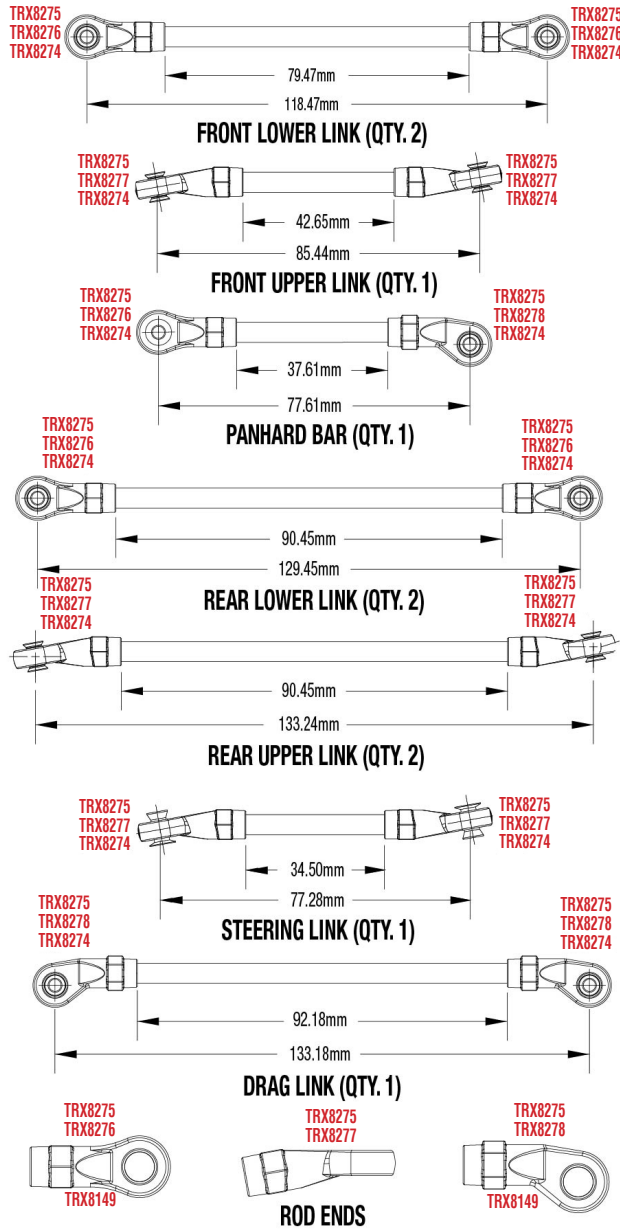

TRX4

MONTAGE VORNE

See Parts List for a complete listing of optional accessories.

Specifications on this page are subject to change without notice. Every attempt has been made to ensure the accuracy of this drawing; however, Traxxas cannot be held responsible for typographical or other errors.

Dämpfer Montage

ANTRIEB MONTAGE

Getriebe und Transfer-Antrieb
Beachte die Markierung der Zahnräder

Transfer-Antrieb (oben)

Getriebe (oben)

REV 221208-R00

See Parts List for a complete listing of optional accessories.

Link Abmessungen

Für Standard Kugeln Ersatz verwenden Sie bitte ArtNr. TRX5349.

MODULARE MONTAGE

REV 221208-R00

See Parts List for a complete listing of optional accessories.

Specifications on this page are subject to change without notice. Every attempt has been made to ensure the accuracy of this drawing; however, Traxxas cannot be held responsible for typographical or other errors.

KAROSSERIE MONTAGE

See Parts List for a complete listing of optional accessories.

REV 221208-R00
Specifications on this page are subject to change without notice. Every attempt has been made to ensure the accuracy of this drawing; however, Traxxas cannot be held responsible for typographical or other errors.