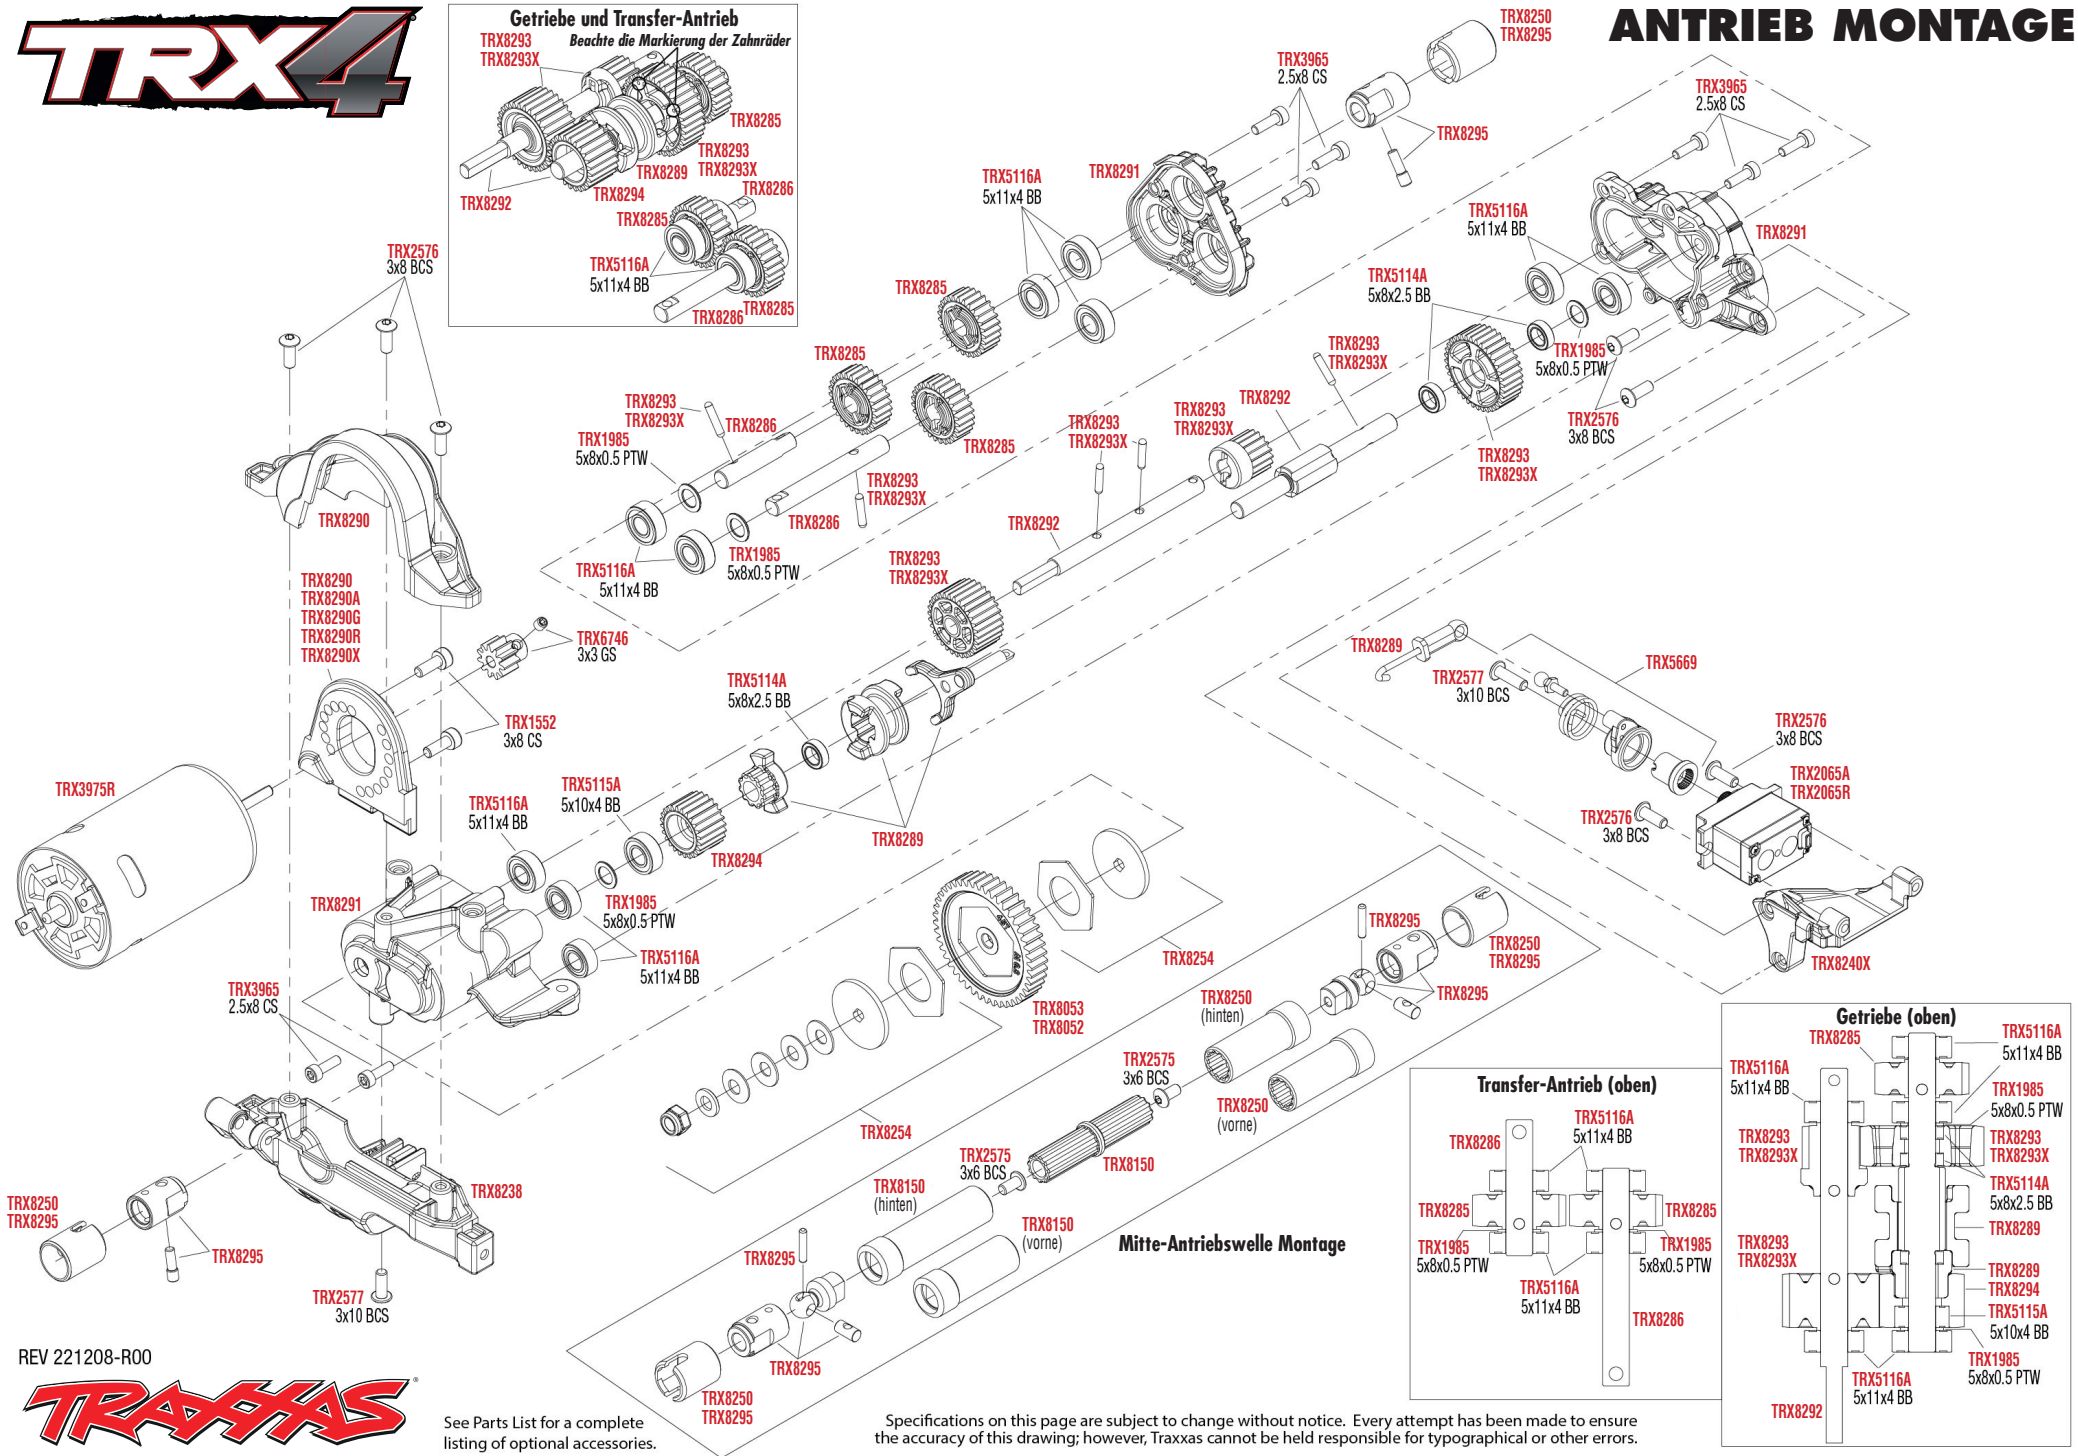

TRX4

MONTAGE VORNE

See Parts List for a complete listing of optional accessories.

Specifications on this page are subject to change without notice. Every attempt has been made to ensure the accuracy of this drawing; however, Traxxas cannot be held responsible for typographical or other errors.

REV 221208-R00

REV 221208-R00
See Parts List for a complete listing of optional accessories.

Specifications on this page are subject to change without notice. Every attempt has been made to ensure the accuracy of this drawing; however, Traxxas cannot be held responsible for typographical or other errors.

Dämpfer Montage

ANTRIEB MONTAGE

Getriebe und Transfer-Antrieb
Beachte die Markierung der Zahnräder

Transfer-Antrieb (oben)

Getriebe (oben)

REV 221208-R00

See Parts List for a complete listing of optional accessories.

Link Abmessungen

Für Standard Kugeln Ersatz verwenden Sie bitte ArtNr. TRX5349.

MODULARE MONTAGE

REV 221208-R00

See Parts List for a complete listing of optional accessories.

Specifications on this page are subject to change without notice. Every attempt has been made to ensure the accuracy of this drawing; however, Traxxas cannot be held responsible for typographical or other errors.