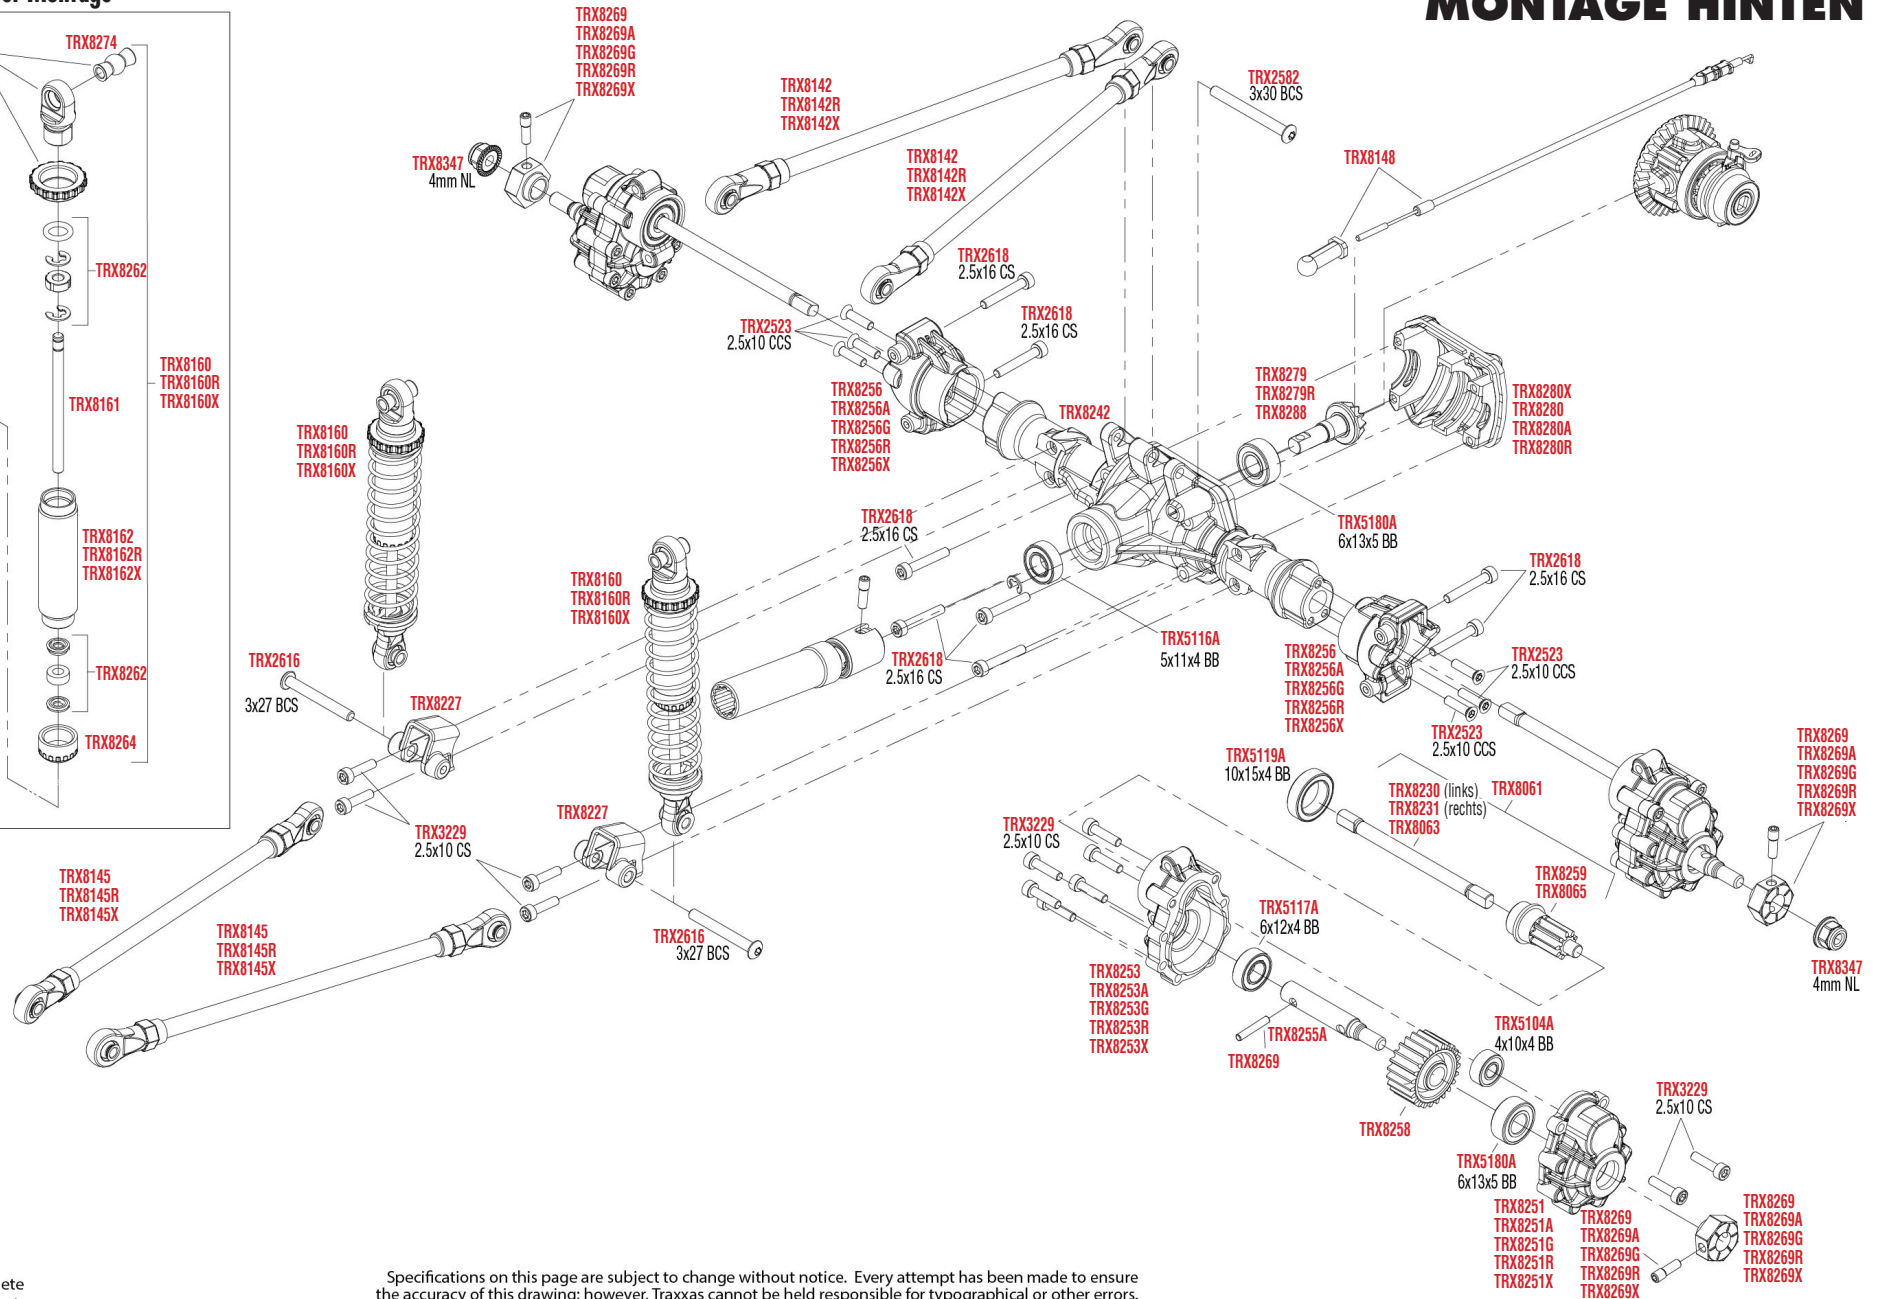

TRX4

MONTAGE VORNE

See Parts List for a complete listing of optional accessories.

Specifications on this page are subject to change without notice. Every attempt has been made to ensure the accuracy of this drawing; however, Traxxas cannot be held responsible for typographical or other errors.

REV 221208-R00

REV 221208-R00
See Parts List for a complete listing of optional accessories.

Specifications on this page are subject to change without notice. Every attempt has been made to ensure the accuracy of this drawing; however, Traxxas cannot be held responsible for typographical or other errors.

Dämpfer Montage

ANTRIEB MONTAGE

Getriebe und Transfer-Antrieb
Beachte die Markierung der Zahnräder

Transfer-Antrieb (oben)

Getriebe (oben)

REV 221208-R00

See Parts List for a complete listing of optional accessories.

Link Abmessungen

Für Standard Kugeln Ersatz verwenden Sie bitte ArtNr. TRX5349.

MODULARE MONTAGE

REV 221208-R00

See Parts List for a complete listing of optional accessories.

Specifications on this page are subject to change without notice. Every attempt has been made to ensure the accuracy of this drawing; however, Traxxas cannot be held responsible for typographical or other errors.